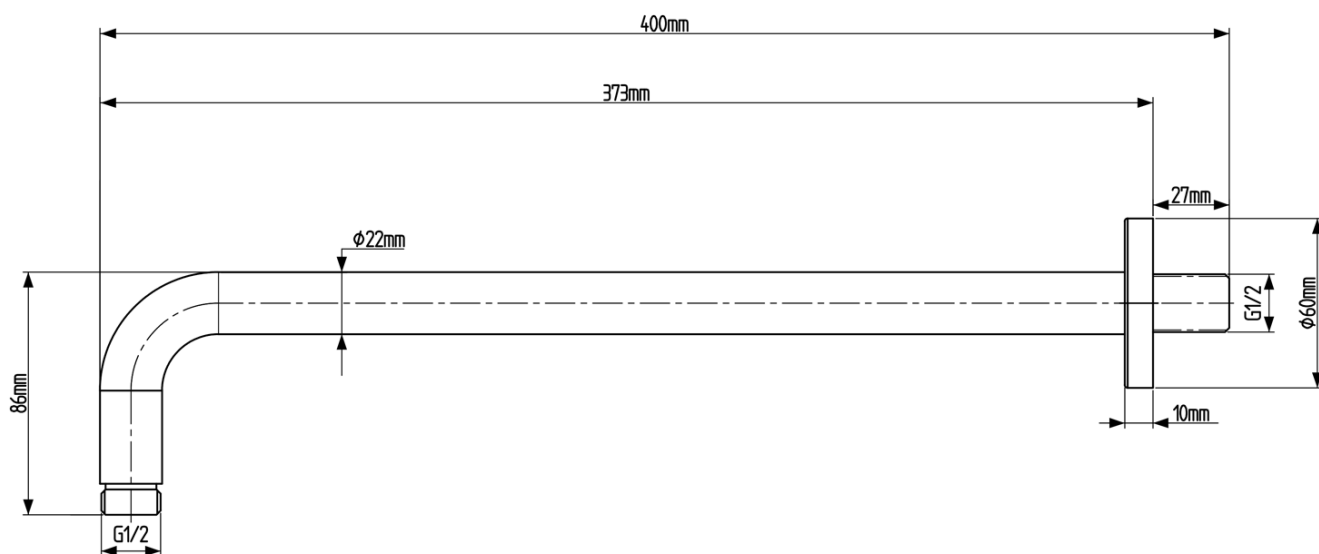

KAI Concealed Shower Set with a single lever Mixer Tap, rotary switch, 2 Outlets, black matt