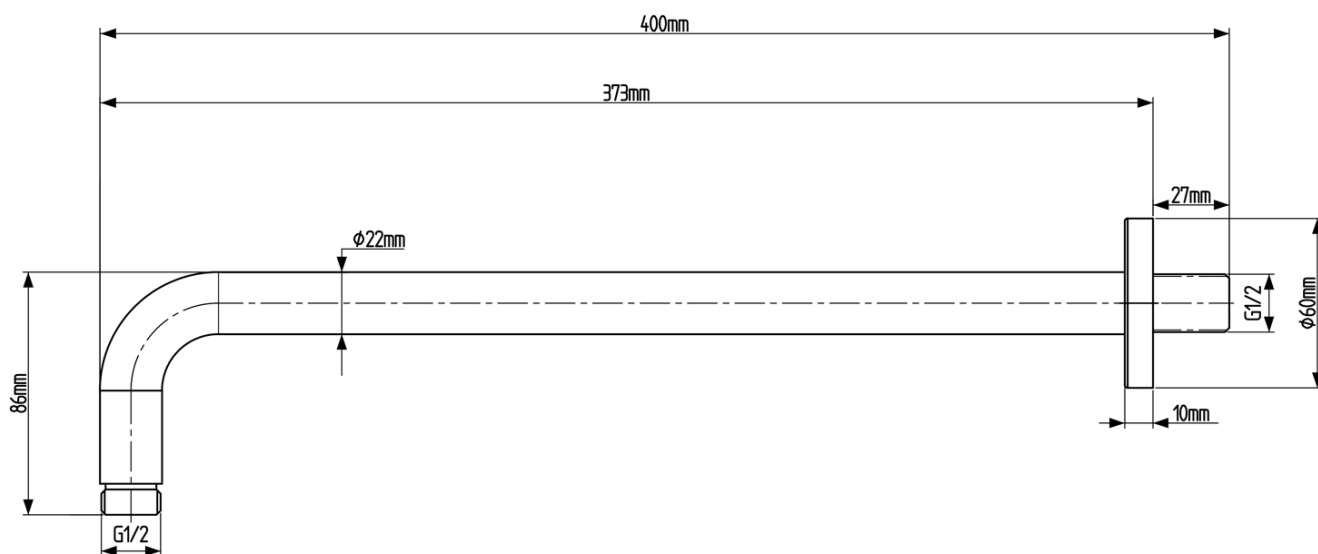

KAI Concealed Shower Set with a single lever Mixer Tap,
rotary switch, 2 Outlets, black matt