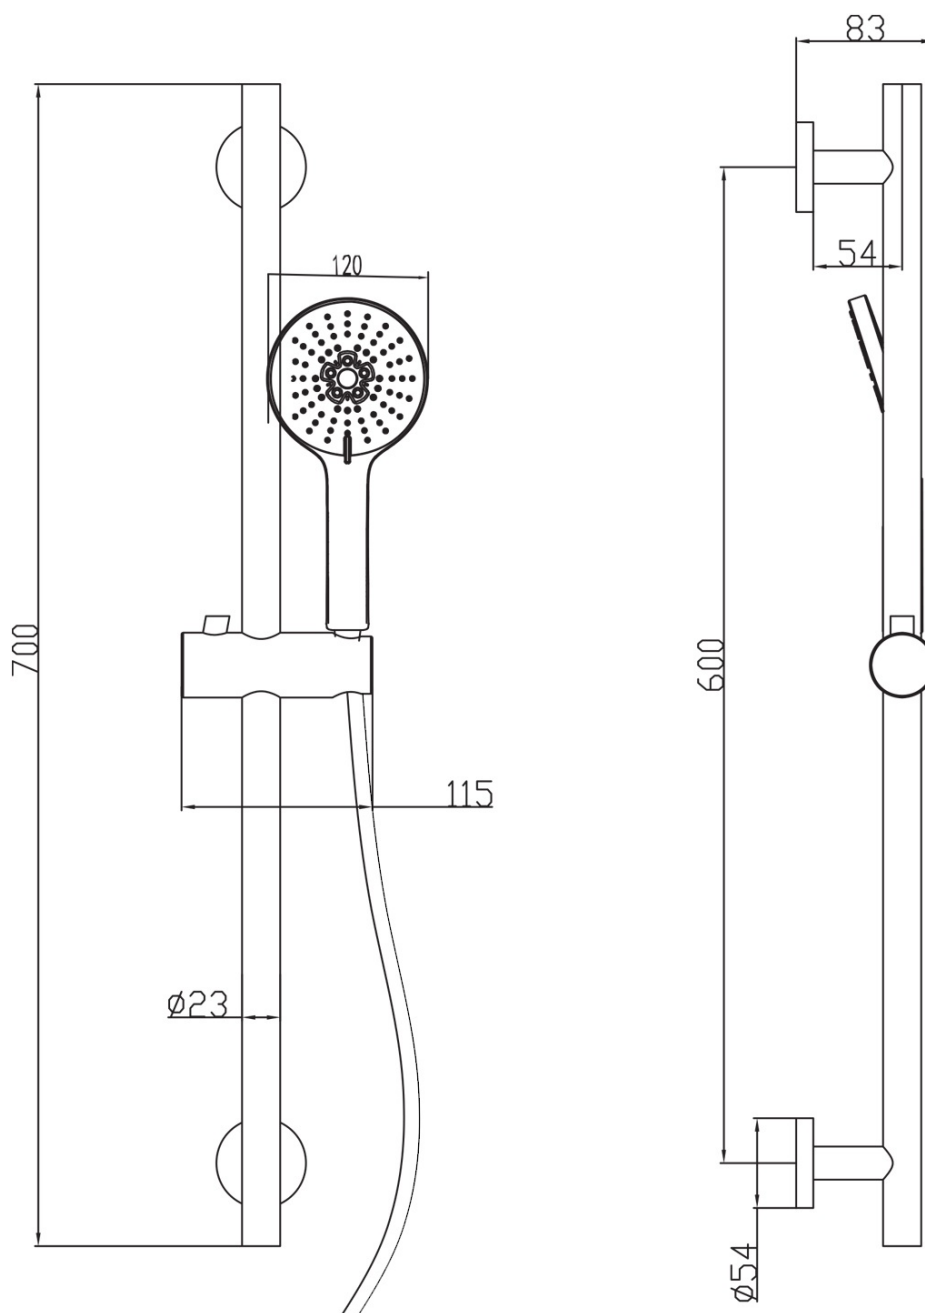

KAI Concealed Shower Set with a single lever Mixer Tap, rotary switch, 2 Outlets, black matt

 **SAPHO**

Order code: KA43/15-02

Basic information

Brand: Sapho
Series: KAI

Properties

Colour: Black matt
Material: Brass
Shape: Circular
Installation: Concealed
Type of control: Lever
Type of diverter: Rotary
Cartridge diameter: 35 mm
Shower functions: Rain
Equipment: AntiCalc, 2 outlets
Weight / Piece: 6.189 kg
Packaging: 5 Piece
Warranty: 2 years

KAI Concealed Shower Set with a single lever Mixer Tap,
rotary switch, 2 Outlets, black matt

Technical sheet

KAI Concealed Shower Set with a single lever Mixer Tap, rotary switch, 2 Outlets, black matt

KAI Concealed Shower Set with a single lever Mixer Tap, rotary switch, 2 Outlets, black matt

KAI Concealed Shower Set with a single lever Mixer Tap,
rotary switch, 2 Outlets, black matt

KAI Concealed Shower Set with a single lever Mixer Tap,
rotary switch, 2 Outlets, black matt

 **SAPHO**