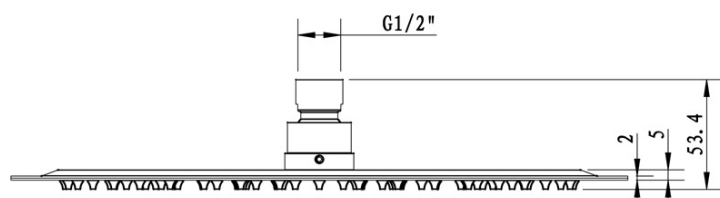

KAI Concealed Shower Set with a single lever Mixer Tap, rotary switch, 2 Outlets, black matt