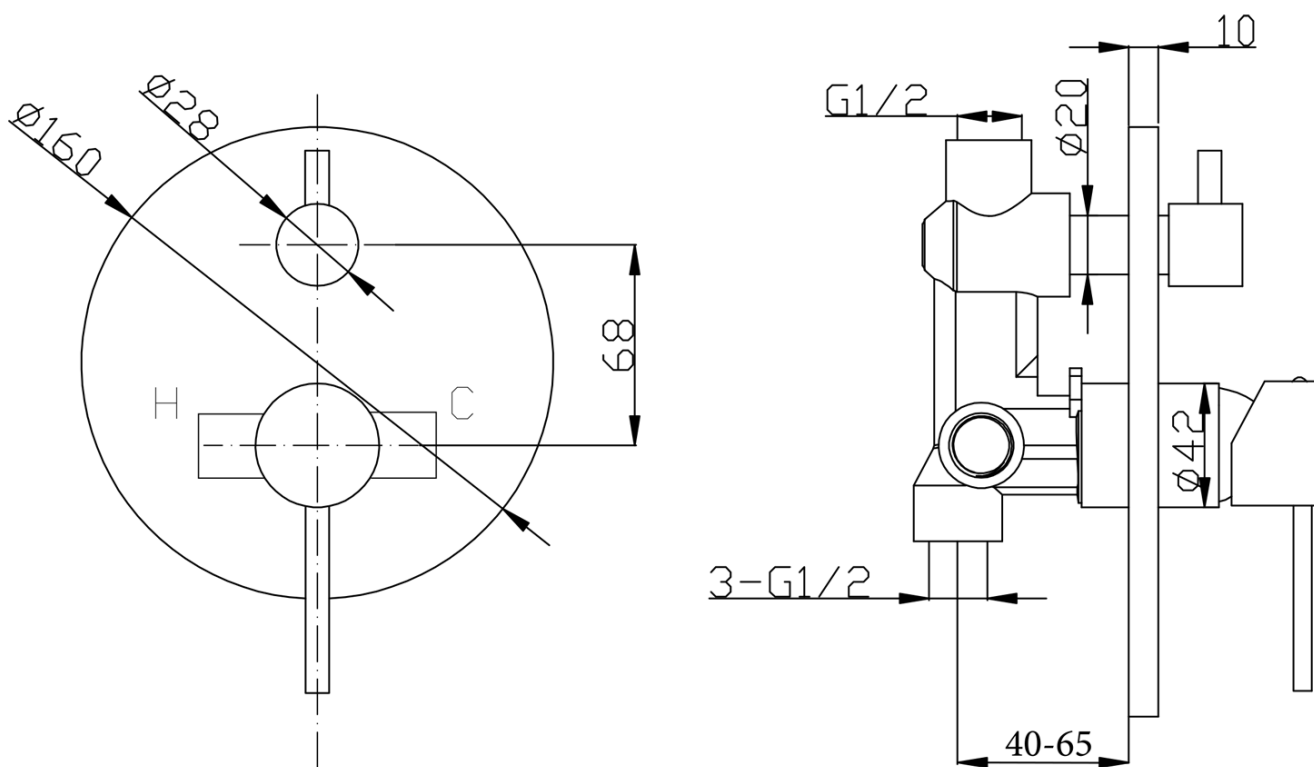

## Properties

**Colour:** Black matt  
**Material:** Brass  
**Shape:** Circular  
**Installation:** Concealed  
**Type of control:** Lever  
**Type of diverter:** Rotary  
**Cartridge diameter:** 35 mm  
**Shower functions:** Rain  
**Equipment:** AntiCalc, 2 outlets  
**Weight / Piece:** 6.189 kg  
**Packaging:** 5 Piece  
**Warranty:** 2 years

KAI Concealed Shower Set with a single lever Mixer Tap,  
rotary switch, 2 Outlets, black matt

Technical sheet

KAI Concealed Shower Set with a single lever Mixer Tap, rotary switch, 2 Outlets, black matt