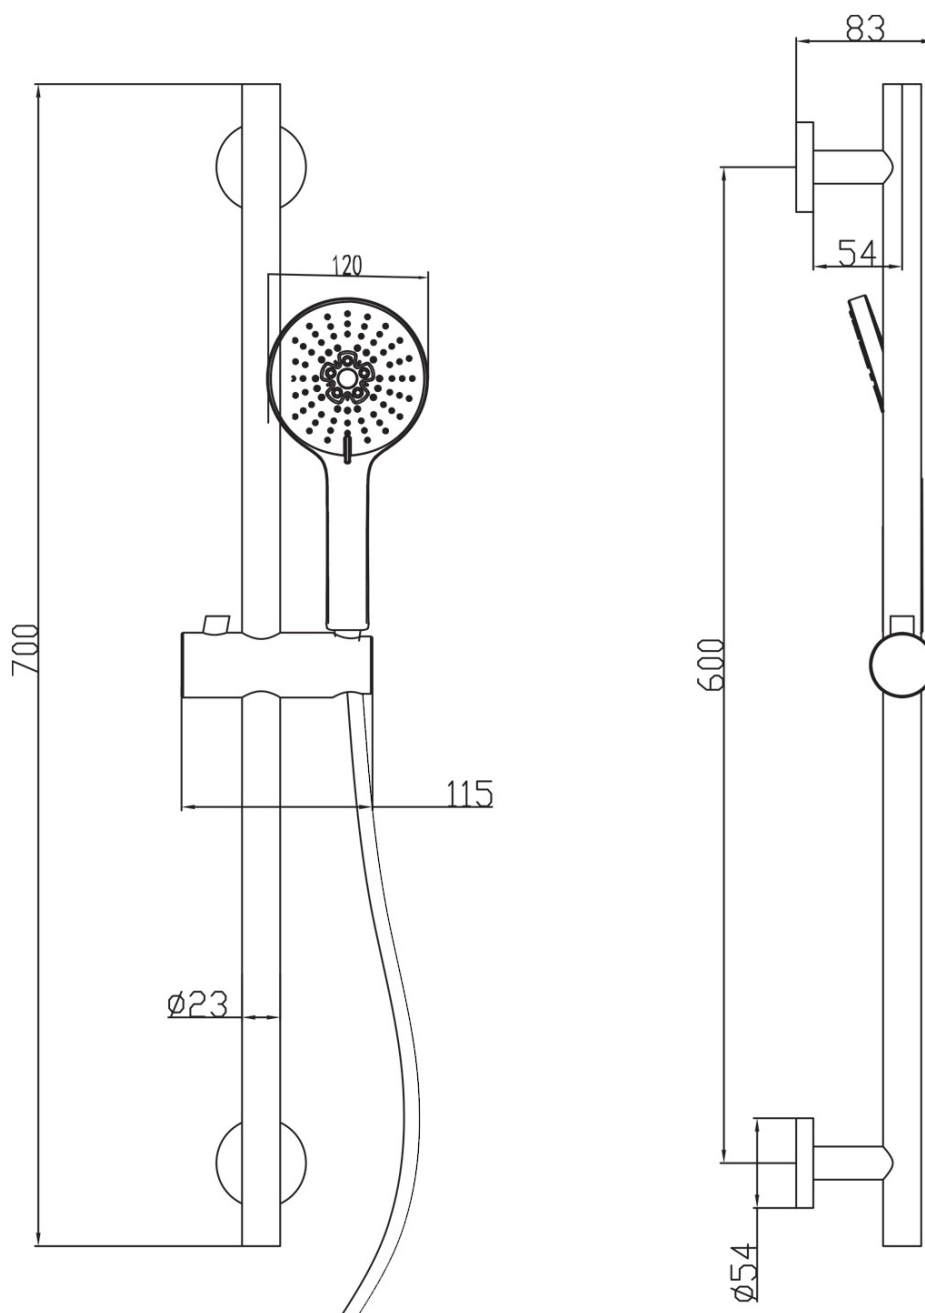

# KAI Concealed Shower Set with a single lever Mixer Tap, rotary switch, 2 Outlets, black matt

 **SAPHO**

**Order code:** KA43/15-02

## Properties

**Colour:** Black matt  
**Material:** Brass  
**Shape:** Circular  
**Installation:** Concealed  
**Type of control:** Lever  
**Type of diverter:** Rotary  
**Cartridge diameter:** 35 mm  
**Shower functions:** Rain  
**Equipment:** AntiCalc, 2 outlets  
**Weight / Piece:** 6.189 kg  
**Packaging:** 5 Piece  
**Warranty:** 2 years

KAI Concealed Shower Set with a single lever Mixer Tap,  
rotary switch, 2 Outlets, black matt

Technical sheet

KAI Concealed Shower Set with a single lever Mixer Tap, rotary switch, 2 Outlets, black matt

KAI Concealed Shower Set with a single lever Mixer Tap, rotary switch, 2 Outlets, black matt

KAI Concealed Shower Set with a single lever Mixer Tap, rotary switch, 2 Outlets, black matt

KAI Concealed Shower Set with a single lever Mixer Tap,  
rotary switch, 2 Outlets, black matt