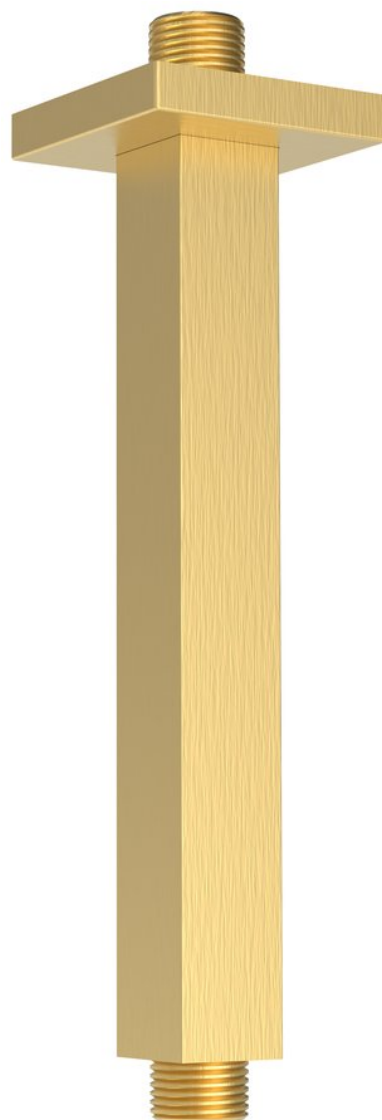

## Ceiling shower spout, square, 200mm, gold matt

**Order code:** 1205-07GB

### Size

**Length:** 200 mm

**Height:** 200 mm

### Properties

**Colour:** Gold matt

**Material:** Brass

**Shape:** Square

**Installation:** Overhead

**Weight / Piece:** 0.26 kg

**Packaging:** 1 Piece

**Warranty:** 2 years