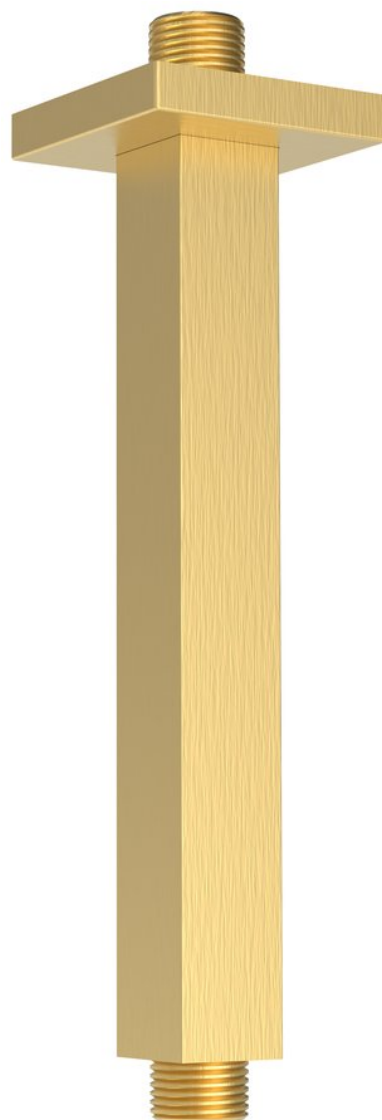

Ceiling shower spout, square, 200mm, gold matt

Order code: 1205-07GB

Basic information

Brand: Sapho

Size

Length: 200 mm

Height: 200 mm

Properties

Colour: Gold matt

Material: Brass

Shape: Square

Installation: Overhead

Weight / Piece: 0.26 kg

Packaging: 1 Piece

Warranty: 2 years

Technical sheet