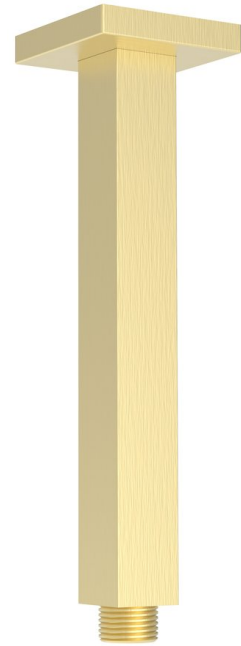

Ceiling shower spout, square, 200mm, gold matt

Order code: 1205-07GB

Size

Length: 200 mm

Height: 200 mm

Properties

Colour: Gold matt

Material: Brass

Warranty: 2 years