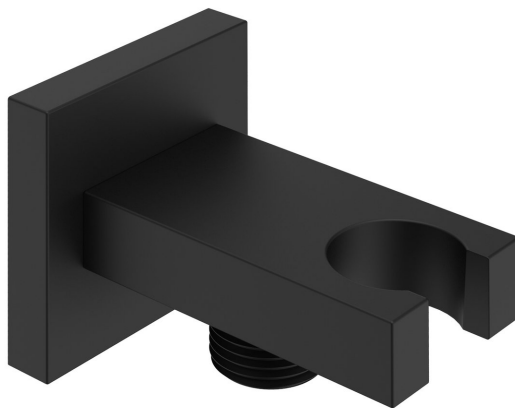

Shower holder, square, fixed, with spout, black matt

Order code: AQ591B

Basic information

Brand: Sapho

Size

Width: 45 mm

Height: 45 mm

Depth: 74 mm

Properties

Colour: Black matt

Material: Brass

Shape: Square

Installation: Wall-mounted

Equipment: Fixed

Weight / Piece: 0.27 kg

Packaging: 1 Piece

Warranty: 2 years