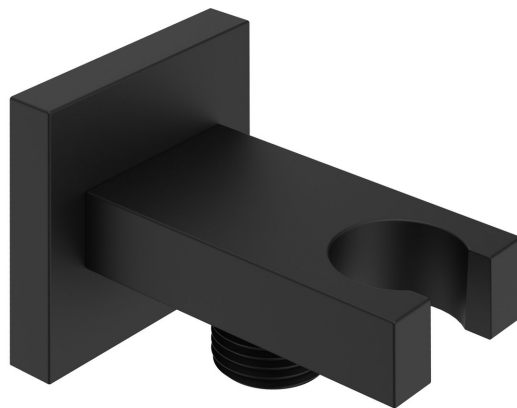

Shower holder, square, fixed, with spout, black matt

Order code: AQ591B

Basic information

Brand: Sapho

Size

Width: 45 mm

Height: 45 mm

Depth: 74 mm

Properties

Colour: Black matt

Material: Brass

Shape: Square

Installation: Wall-mounted

Equipment: Fixed

Weight / Piece: 0.27 kg

Packaging: 1 Piece

Warranty: 2 years