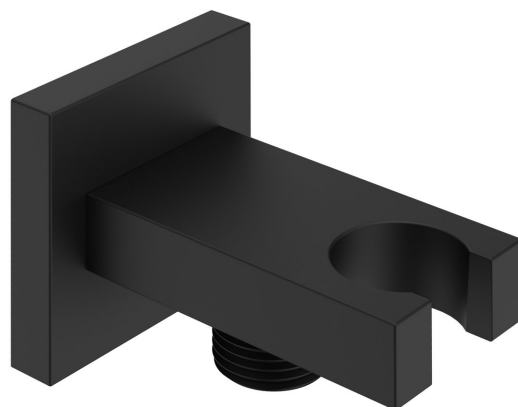

Shower holder, square, fixed, with spout, black matt

Order code: AQ591B

Basic information

Brand: Sapho

Size

Width: 45 mm

Height: 45 mm

Depth: 74 mm

Properties

Colour: Black matt

Material: Brass

Shape: Square

Installation: Wall-mounted

Equipment: Fixed

Weight / Piece: 0.27 kg

Packaging: 1 Piece

Warranty: 2 years