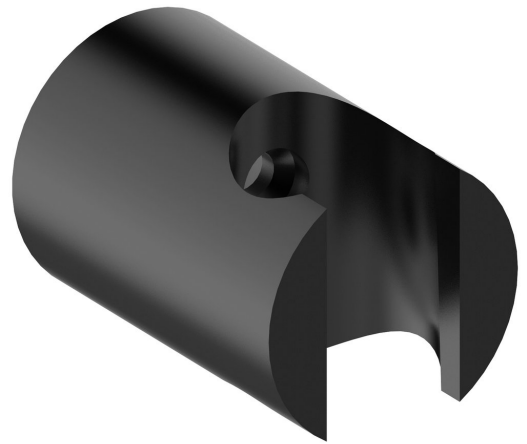

Shower holder, round, fixed, black matt

Order code: 1205-15B

Basic information

Brand: Sapho

Size

Diameter: 32 mm

Width: 32 mm

Height: 32 mm

Depth: 32 mm

Properties

Colour: Black matt

Material: Brass

Shape: Circular

Installation: Wall-mounted

Equipment: Fixed

Weight / Piece: 0.12 kg

Packaging: 1 Piece

Warranty: 2 years