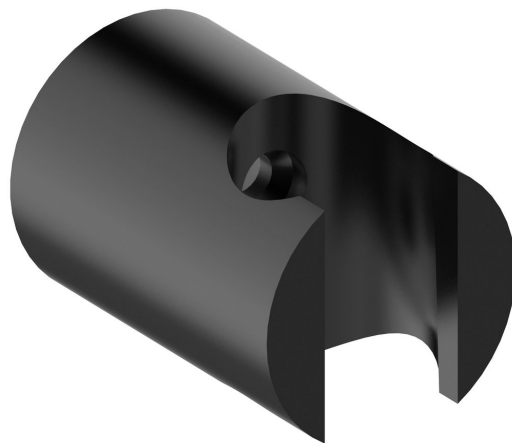

Shower holder, round, fixed, black matt

Order code: 1205-15B

Basic information

Brand: Sapho

Size

Diameter: 32 mm

Width: 32 mm

Height: 32 mm

Depth: 32 mm

Properties

Colour: Black matt

Material: Brass

Shape: Circular

Installation: Wall-mounted

Equipment: Fixed

Weight / Piece: 0.12 kg

Packaging: 1 Piece

Warranty: 2 years