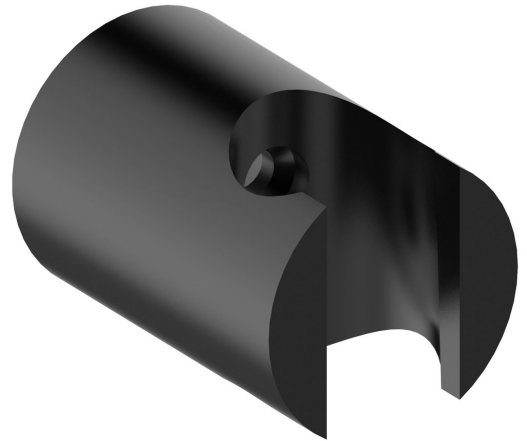

## Shower holder, round, fixed, black matt

Order code: 1205-15B

### Size

Diameter: 30 mm  
 Width: 30 mm  
 Height: 30 mm  
 Depth: 44 mm

### Properties

Colour: Black matt  
 Material: Brass  
 Warranty: 2 years