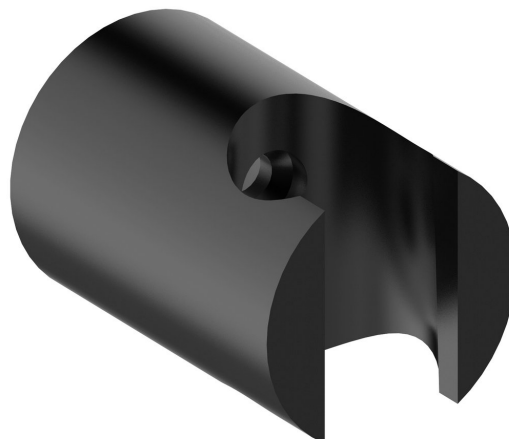

Shower holder, round, fixed, black matt

Order code: 1205-15B

Size

Diameter: 32 mm

Width: 32 mm

Height: 32 mm

Depth: 32 mm

Properties

Colour: Black matt

Material: Brass

Warranty: 2 years

Technical sheet