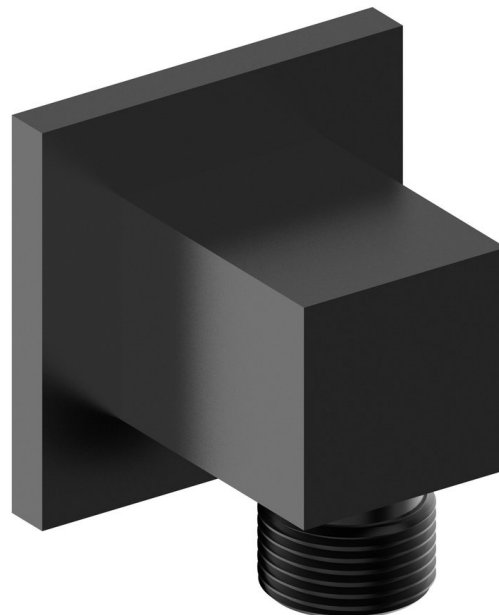

Shower outlet, square, black matt

Order code: 1205-02B

Basic information

Brand: Sapho

Size

Width: 52 mm

Height: 52 mm

Depth: 43 mm

Properties

Colour: Black matt

Material: Brass

Shape: Square

Installation: Wall-mounted

Weight / Piece: 0.4 kg

Packaging: 1 Piece

Warranty: 2 years