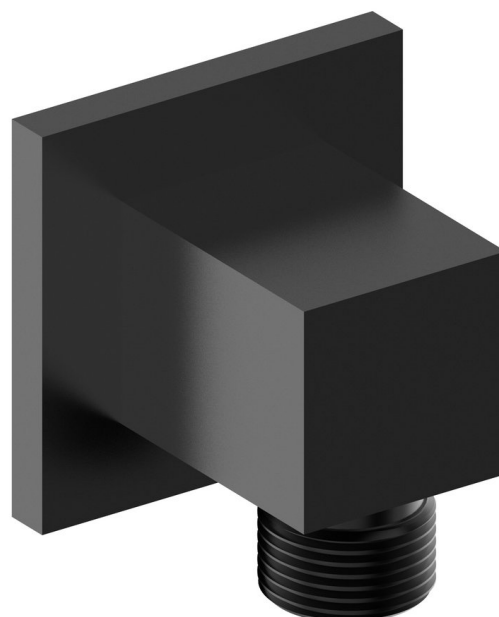

Shower outlet, square, black matt

Order code: 1205-02B

Basic information

Brand: Sapho

Size

Width: 52 mm

Height: 52 mm

Depth: 43 mm

Properties

Colour: Black matt

Material: Brass

Shape: Square

Installation: Wall-mounted

Weight / Piece: 0.4 kg

Packaging: 1 Piece

Warranty: 2 years