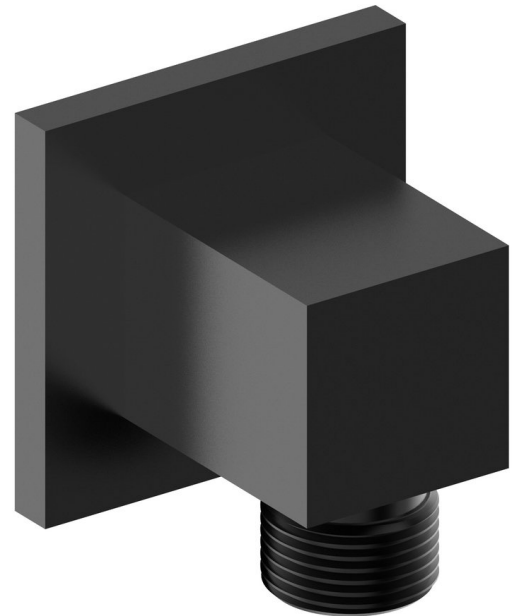

Shower outlet, square, black matt

Order code: 1205-02B

Basic information

Brand: Sapho

Size

Width: 52 mm

Height: 52 mm

Depth: 43 mm

Properties

Colour: Black matt

Material: Brass

Shape: Square

Installation: Wall-mounted

Weight / Piece: 0.4 kg

Packaging: 1 Piece

Warranty: 2 years