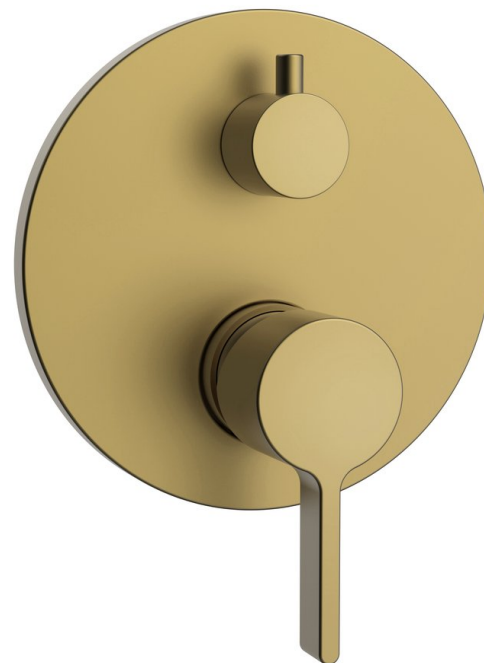

ICONIC concealed shower mixer tap, 2 outlets, gold matt

Order code: AF042GB

Basic information

Brand: Sapho
Series: ICONIC

Size

Width: 150 mm
Height: 150 mm

Properties

Colour: Gold matt
Material: Brass
Shape: Circular
Installation: Concealed
Type of control: Lever
Type of diverter: Rotary
Cartridge diameter: 35 mm
Equipment: 2 outlets, PVD coating
Weight / Piece: 2.0 kg
Packaging: 1 Piece
Warranty: 6 years

Spare parts

Replacement Cartridge (Order code: 521601)

ICONIC concealed shower mixer tap, 2 outlets, gold
matt

Technical sheet