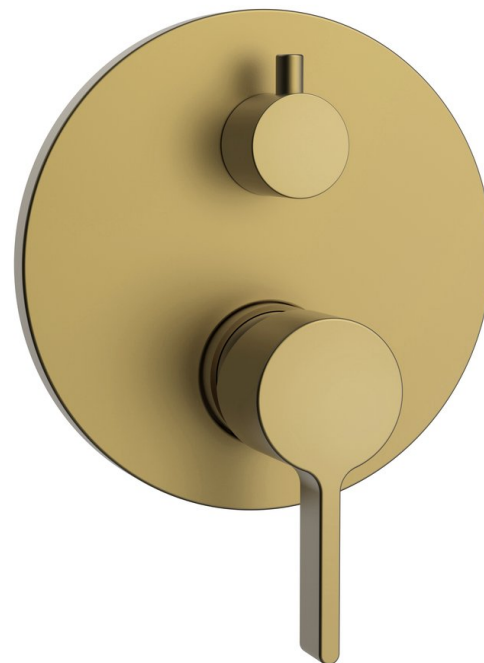

# ICONIC concealed shower mixer tap, 2 outlets, gold matt

Order code: AF042GB

## Size

Width: 150 mm  
Height: 150 mm

## Properties

Colour: Gold matt  
Material: Brass  
Shape: Circular  
Installation: Concealed  
Type of control: Lever  
Type of diverter: Rotary  
Cartridge diameter: 35 mm  
Equipment: 2 outlets  
Weight / Piece: 2.0 kg  
Packaging: 1 Piece  
Warranty: 6 years

## Spare parts

Replacement Cartridge (Order code: 521601)

ICONIC concealed shower mixer tap, 2 outlets, gold  
matt

Technical sheet