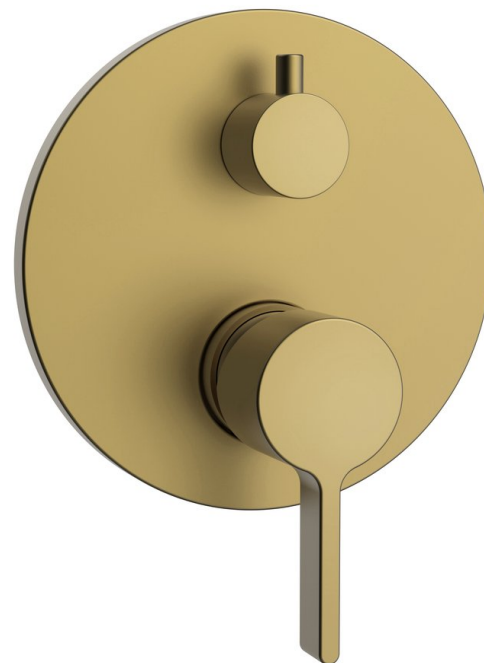

ICONIC concealed shower mixer tap, 2 outlets, gold matt

Order code: AF042GB

Basic information

Brand: Sapho
Series: ICONIC

Size

Width: 150 mm
Height: 150 mm

Properties

Colour: Gold matt
Material: Brass
Shape: Circular
Installation: Concealed
Type of control: Lever
Type of diverter: Rotary
Cartridge diameter: 35 mm
Equipment: 2 outlets
Weight / Piece: 2.0 kg
Packaging: 1 Piece
Warranty: 6 years

Spare parts

Replacement Cartridge (Order code: 521601)

ICONIC concealed shower mixer tap, 2 outlets, gold
matt

Technical sheet