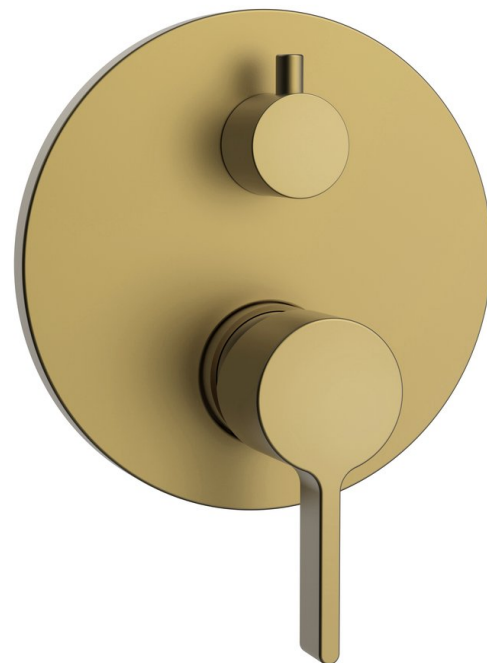

# ICONIC concealed shower mixer tap, 2 outlets, gold matt

Order code: AF042GB

## Size

Width: 150 mm  
Height: 150 mm

## Properties

Colour: Gold matt  
Material: Brass  
Shape: Circular  
Installation: Concealed  
Type of control: Lever  
Type of diverter: Rotary  
Cartridge diameter: 35 mm  
Equipment: 2 outlets  
Weight / Piece: 2.0 kg  
Packaging: 1 Piece  
Warranty: 6 years

## Spare parts

Replacement Cartridge (Order code: 521601)

ICONIC concealed shower mixer tap, 2 outlets, gold  
matt

Technical sheet