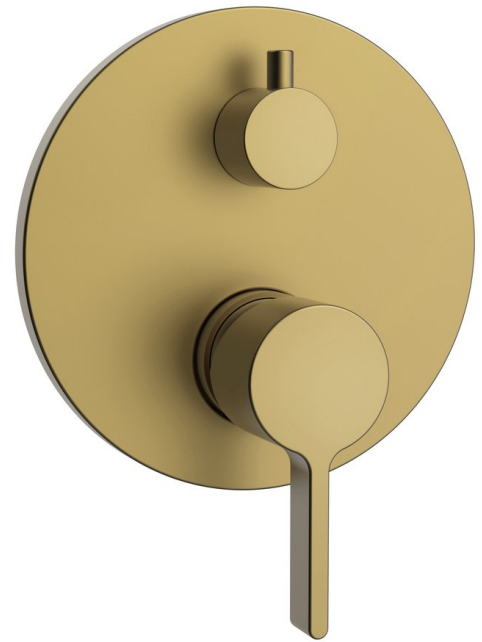

ICONIC concealed shower mixer tap, 2 outlets, gold matt

SAPHO

Order code: AF042GB

Size

Width: 150 mm

Height: 150 mm

Properties

Colour: Gold matt

Material: Brass

Warranty: 6 years