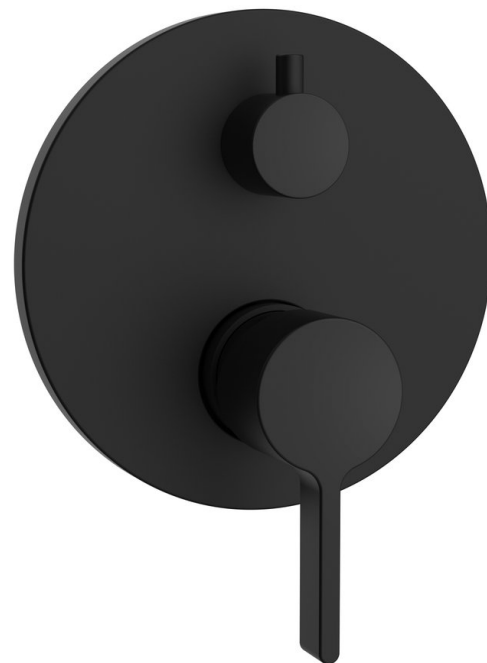

ICONIC concealed shower mixer tap, 2 outlets, black matt

Order code: AF042B

Basic information

Brand: Sapho
Series: ICONIC

Size

Width: 150 mm
Height: 150 mm

Properties

Colour: Black matt
Material: Brass
Shape: Circular
Installation: Concealed
Type of control: Lever
Type of diverter: Rotary
Cartridge diameter: 35 mm
Equipment: 2 outlets
Weight / Piece: 2.0 kg
Packaging: 1 Piece
Warranty: 6 years

Spare parts

Replacement Cartridge (Order code: 521601)

Technical sheet