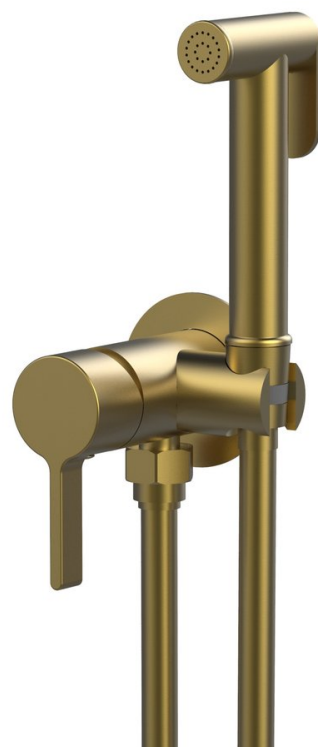

ICONIC concealed bidet mixer tap with stop shower, round, gold matt

 **SAPHO**

Order code: AF040GB

Basic information

Brand: Sapho
Series: ICONIC

Size

Height: 60 mm
Depth: 103 mm

Properties

Colour: Gold matt
Material: Brass
Shape: Circular
Installation: Concealed
Type of control: Lever
Cartridge diameter: 25 mm
Hose Length: 1200 mm
Weight / Piece: 3.23 kg
Packaging: 1 Piece
Warranty: 6 years

Spare parts

SOFTLEX plastic shower hose, 150cm, gold matt (Order code: 1208-19)
Replacement Cartridge, dia 25mm (Order code: NDSM07)

ICONIC concealed bidet mixer tap with stop shower,
round, gold matt

Technical sheet