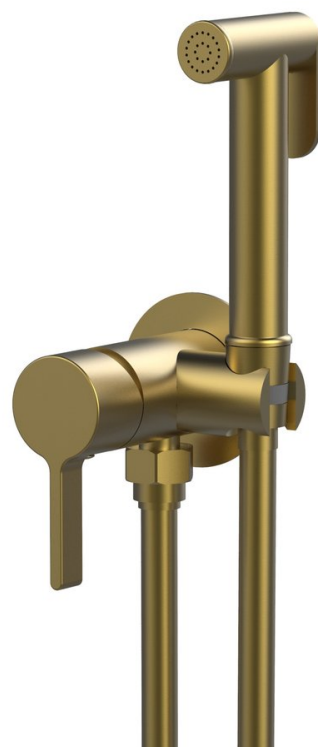

ICONIC concealed bidet mixer tap with stop shower, round, gold matt

 **SAPHO**

Order code: AF040GB

Basic information

Brand: Sapho
Series: ICONIC

Size

Height: 60 mm
Depth: 103 mm

Properties

Colour: Gold matt
Material: Brass
Shape: Circular
Installation: Concealed
Type of control: Lever
Cartridge diameter: 25 mm
Hose Length: 1200 mm
Equipment: PVD coating
Weight / Piece: 3.23 kg
Packaging: 1 Piece
Warranty: 6 years

Spare parts

SOFTLEX plastic shower hose, 150cm, gold matt (Order code: 1208-19)
Replacement Cartridge, dia 25mm (Order code: NDSM07)

ICONIC concealed bidet mixer tap with stop shower,
round, gold matt

 SAPHO