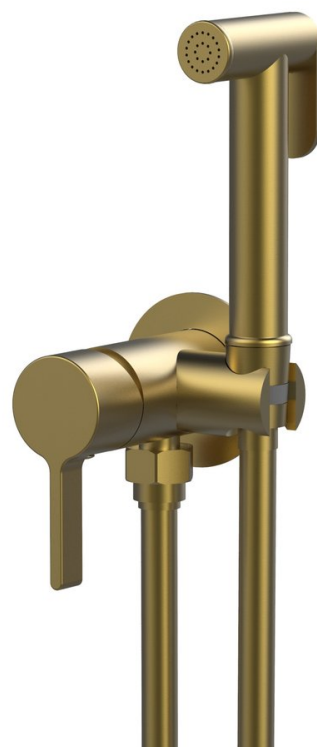

ICONIC concealed bidet mixer tap with stop shower, round, gold matt

 **SAPHO**

Order code: AF040GB

Basic information

Brand: Sapho
Series: ICONIC

Size

Height: 60 mm
Depth: 103 mm

Properties

Colour: Gold matt
Material: Brass
Shape: Circular
Installation: Concealed
Type of control: Lever
Cartridge diameter: 25 mm
Hose Length: 1200 mm
Weight / Piece: 3.23 kg
Packaging: 1 Piece
Warranty: 6 years

Spare parts

SOFTLEX plastic shower hose, 150cm, gold matt (Order code: 1208-19)
Replacement Cartridge, dia 25mm (Order code: NDSM07)

ICONIC concealed bidet mixer tap with stop shower,
round, gold matt

Technical sheet