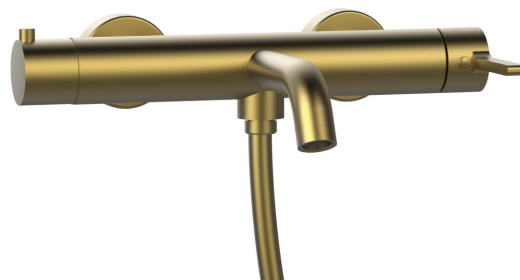

Order code: AF010GB

Basic information

Brand: Sapho
Series: ICONIC

Size

Width: 307 mm
Depth: 128 mm

Properties

Colour: Gold matt
Material: Brass
Shape: Circular
Installation: Wall-mounted 150 mm
Type of control: Lever
Type of diverter: Handle-integrated
Cartridge diameter: 35 mm
Weight / Piece: 2.973 kg
Packaging: 1 Piece
Warranty: 6 years

Spare parts

Replacement Cartridge (Order code: 521601)

Technical sheet