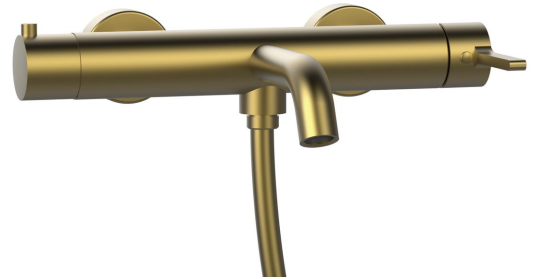

ICONIC wall-mounted bath mixer tap, gold matt

Order code: AF010GB

Basic information

Brand: Sapho
Series: ICONIC

Size

Width: 307 mm
Depth: 128 mm

Properties

Colour: Gold matt
Material: Brass
Shape: Circular
Installation: Wall-mounted 150 mm
Type of control: Lever
Type of diverter: Handle-integrated
Cartridge diameter: 35 mm
Equipment: PVD coating
Weight / Piece: 2.973 kg
Packaging: 1 Piece
Warranty: 6 years

Spare parts

Replacement Cartridge (Order code: 521601)

Technical sheet