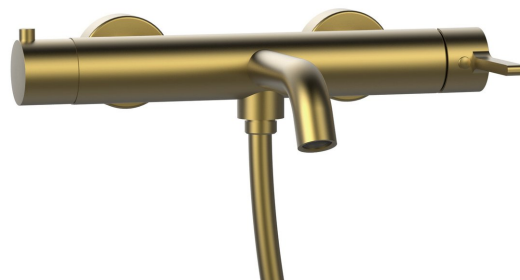

ICONIC wall-mounted bath mixer tap, gold matt

Order code: AF010GB

Basic information

Brand: Sapho
Series: ICONIC

Size

Width: 307 mm
Depth: 128 mm

Properties

Colour: Gold matt
Material: Brass
Shape: Circular
Installation: Wall-mounted 150 mm
Type of control: Lever
Type of diverter: Handle-integrated
Cartridge diameter: 35 mm
Weight / Piece: 2.973 kg
Packaging: 1 Piece
Warranty: 6 years

Spare parts

Replacement Cartridge (Order code: 521601)

Technical sheet