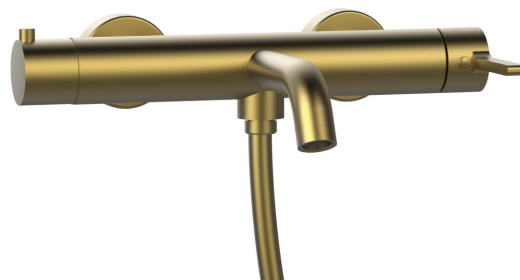

## ICONIC wall-mounted bath mixer tap, gold matt

Order code: AF010GB

### Basic information

Brand: Sapho  
Series: ICONIC

### Size

Width: 307 mm  
Depth: 128 mm

### Properties

Colour: Gold matt  
Material: Brass  
Shape: Circular  
Installation: Wall-mounted 150 mm  
Type of control: Lever  
Type of diverter: Handle-integrated  
Cartridge diameter: 35 mm  
Equipment: PVD coating  
Weight / Piece: 2.973 kg  
Packaging: 1 Piece  
Warranty: 6 years