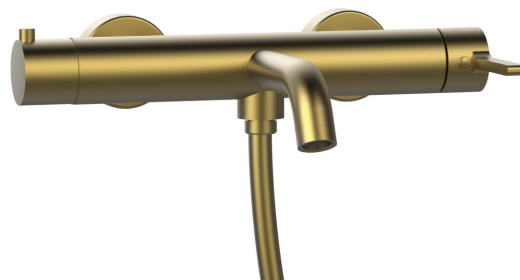

ICONIC wall-mounted bath mixer tap, gold matt

Order code: AF010GB

Basic information

Brand: Sapho
Series: ICONIC

Size

Width: 307 mm
Depth: 128 mm

Properties

Colour: Gold matt
Material: Brass
Shape: Circular
Installation: Wall-mounted 150 mm
Type of control: Lever
Type of diverter: Handle-integrated
Cartridge diameter: 35 mm
Equipment: PVD coating
Weight / Piece: 2.973 kg
Packaging: 1 Piece
Warranty: 6 years

Spare parts

Switch, 2 outlets (Order code: NDIV-39)
Replacement Cartridge (Order code: 521601)

Technical sheet