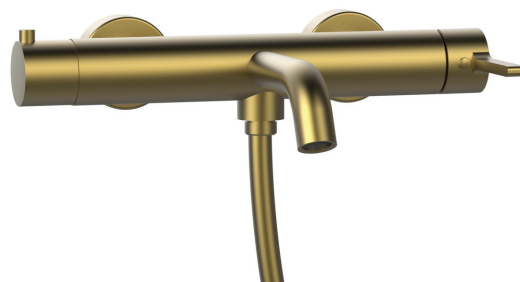

ICONIC wall-mounted bath mixer tap, gold matt

 **SAPHO**

Order code: AF010GB

Size

Width: 307 mm

Depth: 128 mm

Properties

Colour: Gold matt

Material: Brass

Warranty: 6 years

Technical sheet