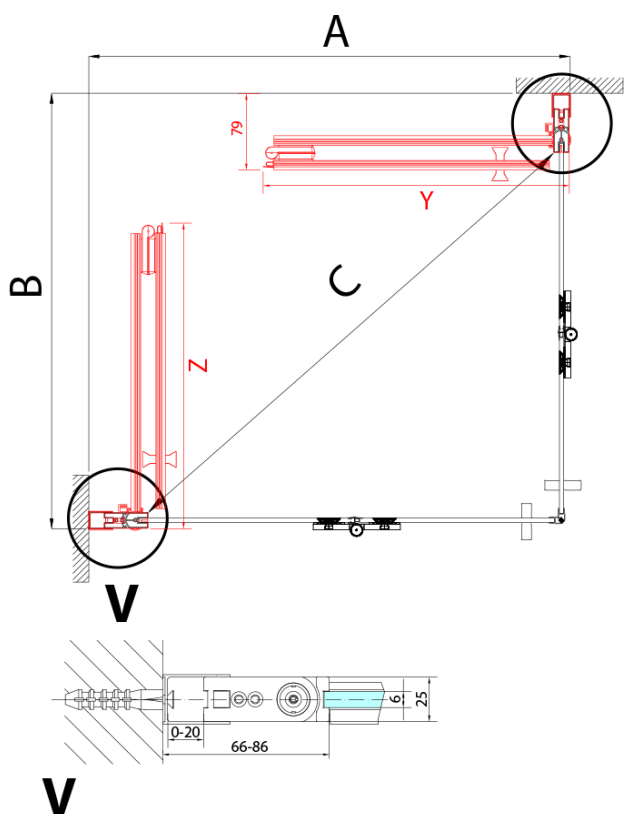

### Size

**Width:** 900 mm  
**Height:** 2000 mm

### Properties

**Profile colour:** Black matt  
**Shape:** Combinable door  
**Type of opening:** Folding door  
**Opening direction:** Right  
**Glass colour:** TRANSPARENT glass  
**Glass finish:** Antidrop  
**Glass thickness:** 6 mm  
**Weight / Piece:** 31.0 kg  
**Packaging:** 1 Piece  
**Warranty:** 3 years

ZOOM BLACK Bi-fold Shower Door 800 mm, clear glass, right

Technical sheet

Model	A	B
ZL4715B	685-715	697
ZL4815B	785-815	797
ZL4915B	885-915	897

ZOOM BLACK Bi-fold Shower Door 800 mm, clear glass, right

Model	A	B	Y
ZL4715B	670-690	837	339
ZL4815B	770-790	978	378
ZL4915B	870-890	1119	438

ZL4715BL  
ZL4815BL  
ZL4915BL

ZL4715BR  
ZL4815BR  
ZL4915BR

**ZOOM BLACK Bi-fold Shower Door 800 mm, clear glass, right**

Model L		Model R	A	B	C	Y	Z
ZL4715BL	+	ZL4815BR	670-690	770-790	907	378	339
ZL4715BL	+	ZL4915BR	670-690	870-890	978	438	339
ZL4815BL	+	ZL4915BR	770-790	870-890	1048	438	378
ZL4815BL	+	ZL4715BR	770-790	670-690	907	339	378
ZL4915BL	+	ZL4715BR	870-890	670-690	978	339	438
ZL4915BL	+	ZL4815BR	870-890	770-790	1048	378	438