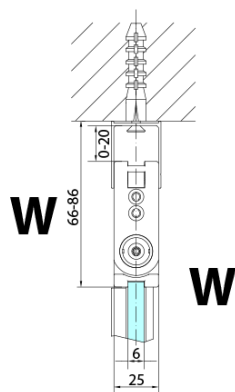

### Size

**Width:** 900 mm  
**Height:** 2000 mm

### Properties

**Profile colour:** Black matt  
**Shape:** Combinable door  
**Type of opening:** Folding door  
**Opening direction:** Right  
**Glass colour:** TRANSPARENT glass  
**Glass finish:** Antidrop  
**Glass thickness:** 6 mm  
**Weight / Piece:** 31.0 kg  
**Packaging:** 1 Piece  
**Warranty:** 3 years

ZOOM BLACK Bi-fold Shower Door 800 mm, clear glass, right

Technical sheet

Model	A	B
ZL4715B	685-715	697
ZL4815B	785-815	797
ZL4915B	885-915	897

ZOOM BLACK Bi-fold Shower Door 800 mm, clear glass, right

Model	A	B	Y
ZL4715B	670-690	837	339
ZL4815B	770-790	978	378
ZL4915B	870-890	1119	438

ZL4715BL  
ZL4815BL  
ZL4915BL

ZL4715BR  
ZL4815BR  
ZL4915BR

**ZOOM BLACK Bi-fold Shower Door 800 mm, clear glass, right**

Model L		Model R	A	B	C	Y	Z
ZL4715BL	+	ZL4815BR	670-690	770-790	907	378	339
ZL4715BL	+	ZL4915BR	670-690	870-890	978	438	339
ZL4815BL	+	ZL4915BR	770-790	870-890	1048	438	378
ZL4815BL	+	ZL4715BR	770-790	670-690	907	339	378
ZL4915BL	+	ZL4715BR	870-890	670-690	978	339	438
ZL4915BL	+	ZL4815BR	870-890	770-790	1048	378	438