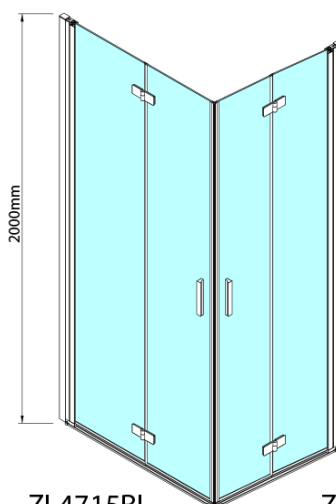

### Size

**Width:** 900 mm  
**Height:** 2000 mm

### Properties

**Profile colour:** Black matt  
**Shape:** Combinable door  
**Type of opening:** Folding door  
**Opening direction:** Right  
**Glass colour:** TRANSPARENT glass  
**Glass finish:** Antidrop  
**Glass thickness:** 6 mm  
**Weight / Piece:** 31.0 kg  
**Packaging:** 1 Piece  
**Warranty:** 3 years

ZOOM BLACK Bi-fold Shower Door 800 mm, clear glass, right

Technical sheet

Model	A	B
ZL4715B	685-715	697
ZL4815B	785-815	797
ZL4915B	885-915	897

ZOOM BLACK Bi-fold Shower Door 800 mm, clear glass, right

Model	A	B	Y
ZL4715B	670-690	837	339
ZL4815B	770-790	978	378
ZL4915B	870-890	1119	438

ZL4715BL  
ZL4815BL  
ZL4915BL

ZL4715BR  
ZL4815BR  
ZL4915BR

**ZOOM BLACK Bi-fold Shower Door 800 mm, clear glass, right**

Model L		Model R	A	B	C	Y	Z
ZL4715BL	+	ZL4815BR	670-690	770-790	907	378	339
ZL4715BL	+	ZL4915BR	670-690	870-890	978	438	339
ZL4815BL	+	ZL4915BR	770-790	870-890	1048	438	378
ZL4815BL	+	ZL4715BR	770-790	670-690	907	339	378
ZL4915BL	+	ZL4715BR	870-890	670-690	978	339	438
ZL4915BL	+	ZL4815BR	870-890	770-790	1048	378	438