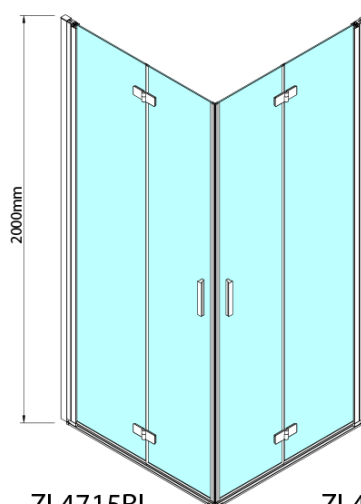

### Size

**Width:** 900 mm  
**Height:** 2000 mm

### Properties

**Profile colour:** Black matt  
**Shape:** Combinable door  
**Type of opening:** Folding door  
**Opening direction:** Right  
**Glass colour:** TRANSPARENT glass  
**Glass finish:** Antidrop  
**Glass thickness:** 6 mm  
**Weight / Piece:** 31.0 kg  
**Packaging:** 1 Piece  
**Warranty:** 3 years

ZOOM BLACK Bi-fold Shower Door 800 mm, clear glass, right

Technical sheet

Model	A	B
ZL4715B	685-715	697
ZL4815B	785-815	797
ZL4915B	885-915	897

ZOOM BLACK Bi-fold Shower Door 800 mm, clear glass, right

Model	A	B	Y
ZL4715B	670-690	837	339
ZL4815B	770-790	978	378
ZL4915B	870-890	1119	438

ZL4715BL  
ZL4815BL  
ZL4915BL

ZL4715BR  
ZL4815BR  
ZL4915BR

**ZOOM BLACK Bi-fold Shower Door 800 mm, clear glass, right**

Model L		Model R	A	B	C	Y	Z
ZL4715BL	+	ZL4815BR	670-690	770-790	907	378	339
ZL4715BL	+	ZL4915BR	670-690	870-890	978	438	339
ZL4815BL	+	ZL4915BR	770-790	870-890	1048	438	378
ZL4815BL	+	ZL4715BR	770-790	670-690	907	339	378
ZL4915BL	+	ZL4715BR	870-890	670-690	978	339	438
ZL4915BL	+	ZL4815BR	870-890	770-790	1048	378	438