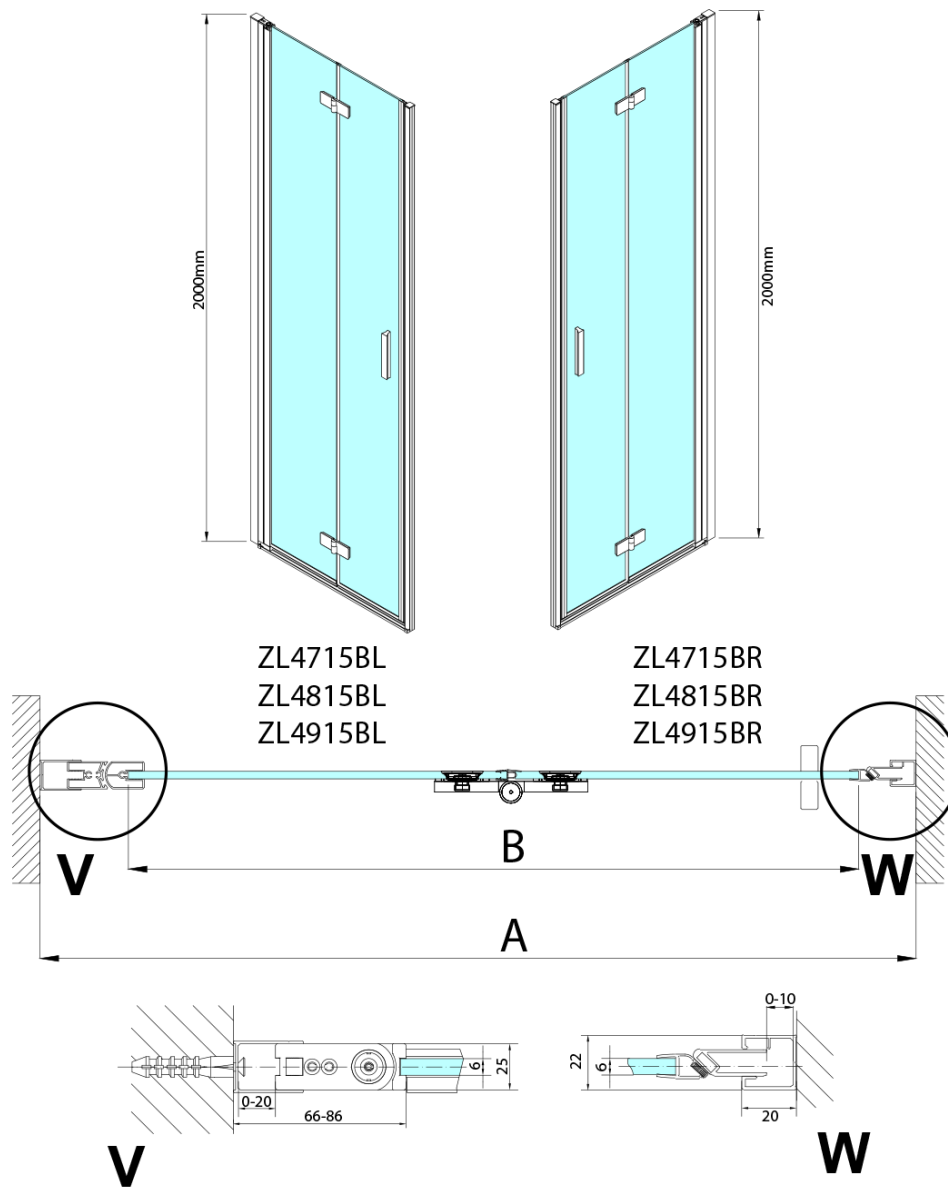

### Size

**Width:** 900 mm  
**Height:** 2000 mm

### Properties

**Profile colour:** Black matt  
**Shape:** Combinable door  
**Type of opening:** Folding door  
**Opening direction:** Right  
**Glass colour:** TRANSPARENT glass  
**Glass finish:** Antidrop  
**Glass thickness:** 6 mm  
**Weight / Piece:** 31.0 kg  
**Packaging:** 1 Piece  
**Warranty:** 3 years

ZOOM BLACK Bi-fold Shower Door 800 mm, clear glass, right

Technical sheet

Model	A	B
ZL4715B	685-715	697
ZL4815B	785-815	797
ZL4915B	885-915	897

ZOOM BLACK Bi-fold Shower Door 800 mm, clear glass, right

Model	A	B	Y
ZL4715B	670-690	837	339
ZL4815B	770-790	978	378
ZL4915B	870-890	1119	438

ZL4715BL  
ZL4815BL  
ZL4915BL

ZL4715BR  
ZL4815BR  
ZL4915BR

**ZOOM BLACK Bi-fold Shower Door 800 mm, clear glass, right**

Model L		Model R	A	B	C	Y	Z
ZL4715BL	+	ZL4815BR	670-690	770-790	907	378	339
ZL4715BL	+	ZL4915BR	670-690	870-890	978	438	339
ZL4815BL	+	ZL4915BR	770-790	870-890	1048	438	378
ZL4815BL	+	ZL4715BR	770-790	670-690	907	339	378
ZL4915BL	+	ZL4715BR	870-890	670-690	978	339	438
ZL4915BL	+	ZL4815BR	870-890	770-790	1048	378	438