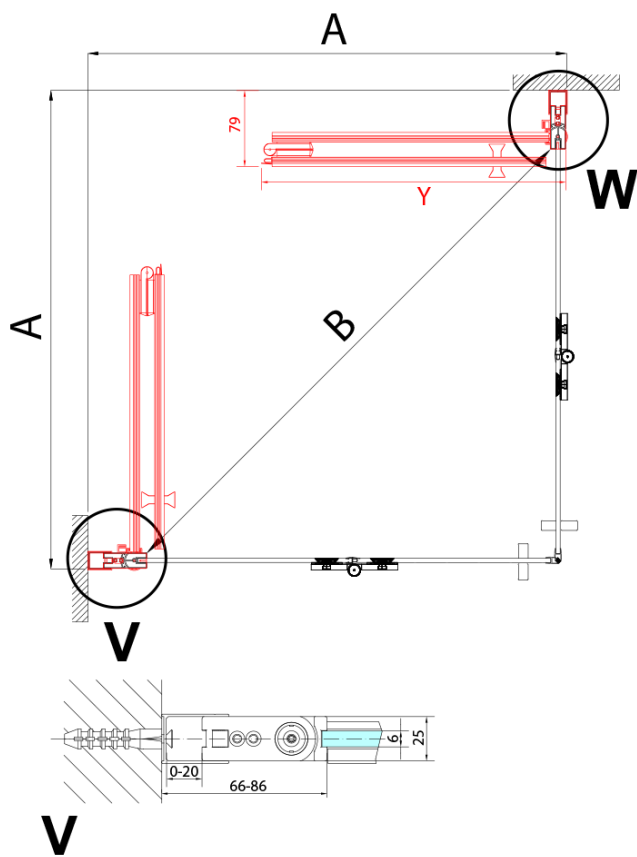

### Size

**Width:** 900 mm  
**Height:** 2000 mm

### Properties

**Profile colour:** Black matt  
**Shape:** Combinable door  
**Type of opening:** Folding door  
**Opening direction:** Right  
**Glass colour:** TRANSPARENT glass  
**Glass finish:** Antidrop  
**Glass thickness:** 6 mm  
**Weight / Piece:** 31.0 kg  
**Packaging:** 1 Piece  
**Warranty:** 3 years

ZOOM BLACK Bi-fold Shower Door 800 mm, clear glass, right

Technical sheet

Model	A	B
ZL4715B	685-715	697
ZL4815B	785-815	797
ZL4915B	885-915	897

ZOOM BLACK Bi-fold Shower Door 800 mm, clear glass, right

Model	A	B	Y
ZL4715B	670-690	837	339
ZL4815B	770-790	978	378
ZL4915B	870-890	1119	438

ZL4715BL  
ZL4815BL  
ZL4915BL

ZL4715BR  
ZL4815BR  
ZL4915BR

**ZOOM BLACK Bi-fold Shower Door 800 mm, clear glass, right**

Model L		Model R	A	B	C	Y	Z
ZL4715BL	+	ZL4815BR	670-690	770-790	907	378	339
ZL4715BL	+	ZL4915BR	670-690	870-890	978	438	339
ZL4815BL	+	ZL4915BR	770-790	870-890	1048	438	378
ZL4815BL	+	ZL4715BR	770-790	670-690	907	339	378
ZL4915BL	+	ZL4715BR	870-890	670-690	978	339	438
ZL4915BL	+	ZL4815BR	870-890	770-790	1048	378	438