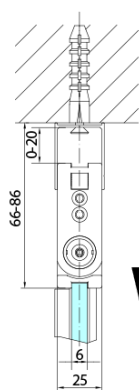

### Size

**Width:** 900 mm  
**Height:** 2000 mm

### Properties

**Profile colour:** Black matt  
**Shape:** Combinable door  
**Type of opening:** Folding door  
**Opening direction:** Right  
**Glass colour:** TRANSPARENT glass  
**Glass finish:** Antidrop  
**Glass thickness:** 6 mm  
**Weight / Piece:** 31.0 kg  
**Packaging:** 1 Piece  
**Warranty:** 3 years

ZOOM BLACK Bi-fold Shower Door 800 mm, clear glass, right

Technical sheet

Model	A	B
ZL4715B	685-715	697
ZL4815B	785-815	797
ZL4915B	885-915	897

ZOOM BLACK Bi-fold Shower Door 800 mm, clear glass, right

Model	A	B	Y
ZL4715B	670-690	837	339
ZL4815B	770-790	978	378
ZL4915B	870-890	1119	438

ZL4715BL  
ZL4815BL  
ZL4915BL

ZL4715BR  
ZL4815BR  
ZL4915BR

**ZOOM BLACK Bi-fold Shower Door 800 mm, clear glass, right**

Model L		Model R	A	B	C	Y	Z
ZL4715BL	+	ZL4815BR	670-690	770-790	907	378	339
ZL4715BL	+	ZL4915BR	670-690	870-890	978	438	339
ZL4815BL	+	ZL4915BR	770-790	870-890	1048	438	378
ZL4815BL	+	ZL4715BR	770-790	670-690	907	339	378
ZL4915BL	+	ZL4715BR	870-890	670-690	978	339	438
ZL4915BL	+	ZL4815BR	870-890	770-790	1048	378	438