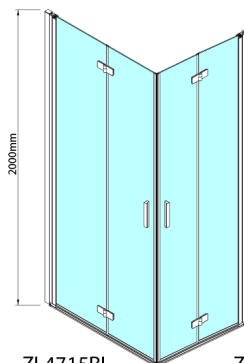

ZL4715BL
ZL4815BL
ZL4915BL

ZL4715BR
ZL4815BR
ZL4915BR