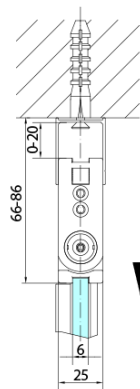

ZOOM BLACK Bi-fold Shower Door 900 mm, clear glass, left

Order code: ZL4915BL

Basic information

Brand: Polysan
Series: ZOOM BLACK

Size

Width: 900 mm
Height: 2000 mm

Properties

Profile colour: Black matt
Shape: Combinable door
Type of opening: Folding door
Opening direction: Left
Glass colour: TRANSPARENT glass
Glass finish: Antidrop
Glass thickness: 6 mm
Weight / Piece: 31.0 kg
Packaging: 1 Piece
Warranty: 3 years

ZOOM BLACK Bi-fold Shower Door 900 mm, clear glass, left

Technical sheet

Model	A	B
ZL4715B	685-715	697
ZL4815B	785-815	797
ZL4915B	885-915	897

ZOOM BLACK Bi-fold Shower Door 900 mm, clear glass, left

Model	A	B	Y
ZL4715B	670-690	837	339
ZL4815B	770-790	978	378
ZL4915B	870-890	1119	438

ZL4715BL
ZL4815BL
ZL4915BL

ZL4715BR
ZL4815BR
ZL4915BR

ZOOM BLACK Bi-fold Shower Door 900 mm, clear glass, left

Model L		Model R	A	B	C	Y	Z
ZL4715BL	+	ZL4815BR	670-690	770-790	907	378	339
ZL4715BL	+	ZL4915BR	670-690	870-890	978	438	339
ZL4815BL	+	ZL4915BR	770-790	870-890	1048	438	378
ZL4815BL	+	ZL4715BR	770-790	670-690	907	339	378
ZL4915BL	+	ZL4715BR	870-890	670-690	978	339	438
ZL4915BL	+	ZL4815BR	870-890	770-790	1048	378	438