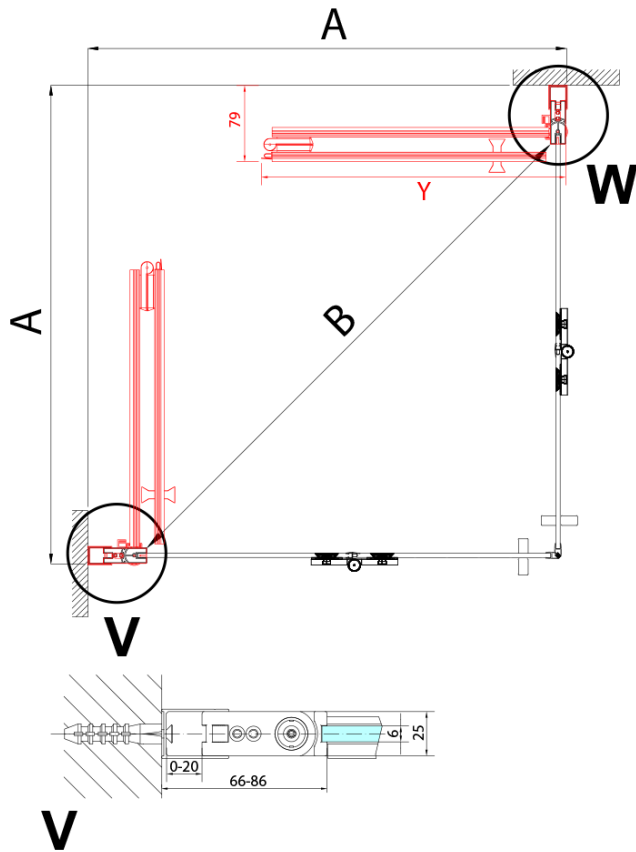

ZOOM BLACK Bi-fold Shower Door 900 mm, clear glass, left

Order code: ZL4915BL

Basic information

Brand: Polysan
Series: ZOOM BLACK

Size

Width: 900 mm
Height: 2000 mm

Properties

Profile colour: Black matt
Shape: Combinable door
Type of opening: Folding door
Opening direction: Left
Glass colour: TRANSPARENT glass
Glass finish: Antidrop
Glass thickness: 6 mm
Weight / Piece: 31.0 kg
Packaging: 1 Piece
Warranty: 3 years

ZOOM BLACK Bi-fold Shower Door 900 mm, clear glass, left

Technical sheet

Model	A	B
ZL4715B	685-715	697
ZL4815B	785-815	797
ZL4915B	885-915	897

ZOOM BLACK Bi-fold Shower Door 900 mm, clear glass, left

Model	A	B	Y
ZL4715B	670-690	837	339
ZL4815B	770-790	978	378
ZL4915B	870-890	1119	438

ZL4715BL
ZL4815BL
ZL4915BL

ZL4715BR
ZL4815BR
ZL4915BR

ZOOM BLACK Bi-fold Shower Door 900 mm, clear glass, left

Model L		Model R	A	B	C	Y	Z
ZL4715BL	+	ZL4815BR	670-690	770-790	907	378	339
ZL4715BL	+	ZL4915BR	670-690	870-890	978	438	339
ZL4815BL	+	ZL4915BR	770-790	870-890	1048	438	378
ZL4815BL	+	ZL4715BR	770-790	670-690	907	339	378
ZL4915BL	+	ZL4715BR	870-890	670-690	978	339	438
ZL4915BL	+	ZL4815BR	870-890	770-790	1048	378	438