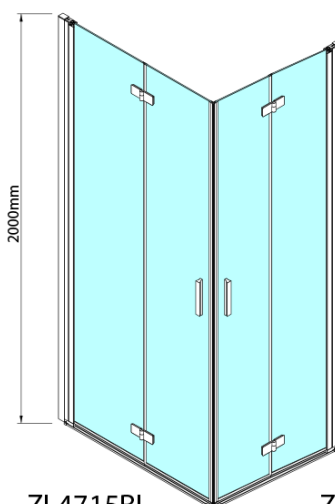

ZOOM BLACK Bi-fold Shower Door 900 mm, clear glass, left

Order code: ZL4915BL

Basic information

Brand: Polysan
Series: ZOOM BLACK

Size

Width: 900 mm
Height: 2000 mm

Properties

Profile colour: Black matt
Shape: Combinable door
Type of opening: Folding door
Opening direction: Left
Glass colour: TRANSPARENT glass
Glass finish: Antidrop
Glass thickness: 6 mm
Weight / Piece: 31.0 kg
Packaging: 1 Piece
Warranty: 3 years

ZOOM BLACK Bi-fold Shower Door 900 mm, clear glass, left

Technical sheet

Model	A	B
ZL4715B	685-715	697
ZL4815B	785-815	797
ZL4915B	885-915	897

ZOOM BLACK Bi-fold Shower Door 900 mm, clear glass, left

Model	A	B	Y
ZL4715B	670-690	837	339
ZL4815B	770-790	978	378
ZL4915B	870-890	1119	438

ZL4715BL
ZL4815BL
ZL4915BL

ZL4715BR
ZL4815BR
ZL4915BR

ZOOM BLACK Bi-fold Shower Door 900 mm, clear glass, left

Model L		Model R	A	B	C	Y	Z
ZL4715BL	+	ZL4815BR	670-690	770-790	907	378	339
ZL4715BL	+	ZL4915BR	670-690	870-890	978	438	339
ZL4815BL	+	ZL4915BR	770-790	870-890	1048	438	378
ZL4815BL	+	ZL4715BR	770-790	670-690	907	339	378
ZL4915BL	+	ZL4715BR	870-890	670-690	978	339	438
ZL4915BL	+	ZL4815BR	870-890	770-790	1048	378	438