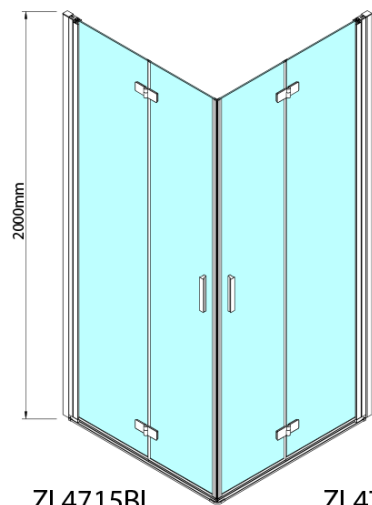

ZOOM BLACK Bi-fold Shower Door 900 mm, clear glass, left

Order code: ZL4915BL

Basic information

Brand: Polysan
Series: ZOOM BLACK

Size

Width: 900 mm
Height: 2000 mm

Properties

Profile colour: Black matt
Shape: Combinable door
Type of opening: Folding door
Opening direction: Left
Glass colour: TRANSPARENT glass
Glass finish: Antidrop
Glass thickness: 6 mm
Weight / Piece: 31.0 kg
Packaging: 1 Piece
Warranty: 3 years

ZOOM BLACK Bi-fold Shower Door 900 mm, clear glass, left

Technical sheet

Model	A	B
ZL4715B	685-715	697
ZL4815B	785-815	797
ZL4915B	885-915	897

ZOOM BLACK Bi-fold Shower Door 900 mm, clear glass, left

Model	A	B	Y
ZL4715B	670-690	837	339
ZL4815B	770-790	978	378
ZL4915B	870-890	1119	438

ZL4715BL
ZL4815BL
ZL4915BL

ZL4715BR
ZL4815BR
ZL4915BR

ZOOM BLACK Bi-fold Shower Door 900 mm, clear glass, left

Model L		Model R	A	B	C	Y	Z
ZL4715BL	+	ZL4815BR	670-690	770-790	907	378	339
ZL4715BL	+	ZL4915BR	670-690	870-890	978	438	339
ZL4815BL	+	ZL4915BR	770-790	870-890	1048	438	378
ZL4815BL	+	ZL4715BR	770-790	670-690	907	339	378
ZL4915BL	+	ZL4715BR	870-890	670-690	978	339	438
ZL4915BL	+	ZL4815BR	870-890	770-790	1048	378	438