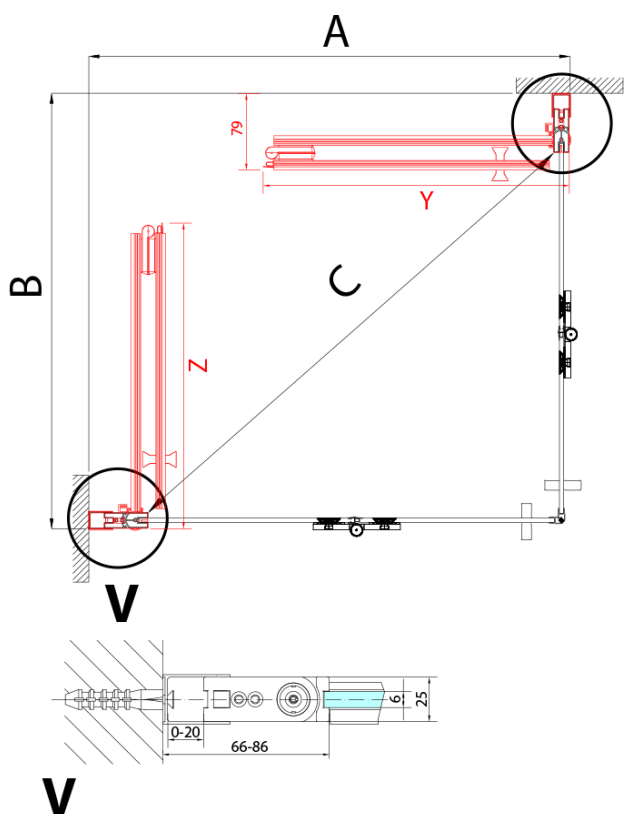

ZOOM BLACK Bi-fold Shower Door 900 mm, clear glass, left

Order code: ZL4915BL

Basic information

Brand: Polysan
Series: ZOOM BLACK

Size

Width: 900 mm
Height: 2000 mm

Properties

Profile colour: Black matt
Shape: Combinable door
Type of opening: Folding door
Opening direction: Left
Glass colour: TRANSPARENT glass
Glass finish: Antidrop
Glass thickness: 6 mm
Weight / Piece: 31.0 kg
Packaging: 1 Piece
Warranty: 3 years

ZOOM BLACK Bi-fold Shower Door 900 mm, clear glass, left

Technical sheet

Model	A	B
ZL4715B	685-715	697
ZL4815B	785-815	797
ZL4915B	885-915	897

ZOOM BLACK Bi-fold Shower Door 900 mm, clear glass, left

Model	A	B	Y
ZL4715B	670-690	837	339
ZL4815B	770-790	978	378
ZL4915B	870-890	1119	438

ZL4715BL
ZL4815BL
ZL4915BL

ZL4715BR
ZL4815BR
ZL4915BR

ZOOM BLACK Bi-fold Shower Door 900 mm, clear glass, left

Model L		Model R	A	B	C	Y	Z
ZL4715BL	+	ZL4815BR	670-690	770-790	907	378	339
ZL4715BL	+	ZL4915BR	670-690	870-890	978	438	339
ZL4815BL	+	ZL4915BR	770-790	870-890	1048	438	378
ZL4815BL	+	ZL4715BR	770-790	670-690	907	339	378
ZL4915BL	+	ZL4715BR	870-890	670-690	978	339	438
ZL4915BL	+	ZL4815BR	870-890	770-790	1048	378	438