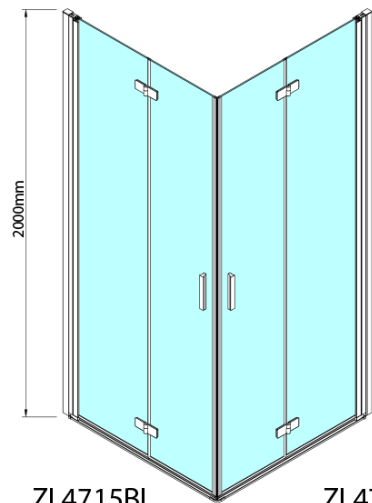

ZOOM BLACK Bi-fold Shower Door 900 mm, clear glass, left

Order code: ZL4915BL

Basic information

Brand: Polysan
Series: ZOOM BLACK

Size

Width: 900 mm
Height: 2000 mm

Properties

Profile colour: Black matt
Shape: Combinable door
Type of opening: Folding door
Opening direction: Left
Glass colour: TRANSPARENT glass
Glass finish: Antidrop
Glass thickness: 6 mm
Weight / Piece: 31.0 kg
Packaging: 1 Piece
Warranty: 3 years

ZOOM BLACK Bi-fold Shower Door 900 mm, clear glass, left

Technical sheet

Model	A	B
ZL4715B	685-715	697
ZL4815B	785-815	797
ZL4915B	885-915	897

ZOOM BLACK Bi-fold Shower Door 900 mm, clear glass, left

Model	A	B	Y
ZL4715B	670-690	837	339
ZL4815B	770-790	978	378
ZL4915B	870-890	1119	438

ZL4715BL
ZL4815BL
ZL4915BL

ZL4715BR
ZL4815BR
ZL4915BR

ZOOM BLACK Bi-fold Shower Door 900 mm, clear glass, left

Model L		Model R	A	B	C	Y	Z
ZL4715BL	+	ZL4815BR	670-690	770-790	907	378	339
ZL4715BL	+	ZL4915BR	670-690	870-890	978	438	339
ZL4815BL	+	ZL4915BR	770-790	870-890	1048	438	378
ZL4815BL	+	ZL4715BR	770-790	670-690	907	339	378
ZL4915BL	+	ZL4715BR	870-890	670-690	978	339	438
ZL4915BL	+	ZL4815BR	870-890	770-790	1048	378	438