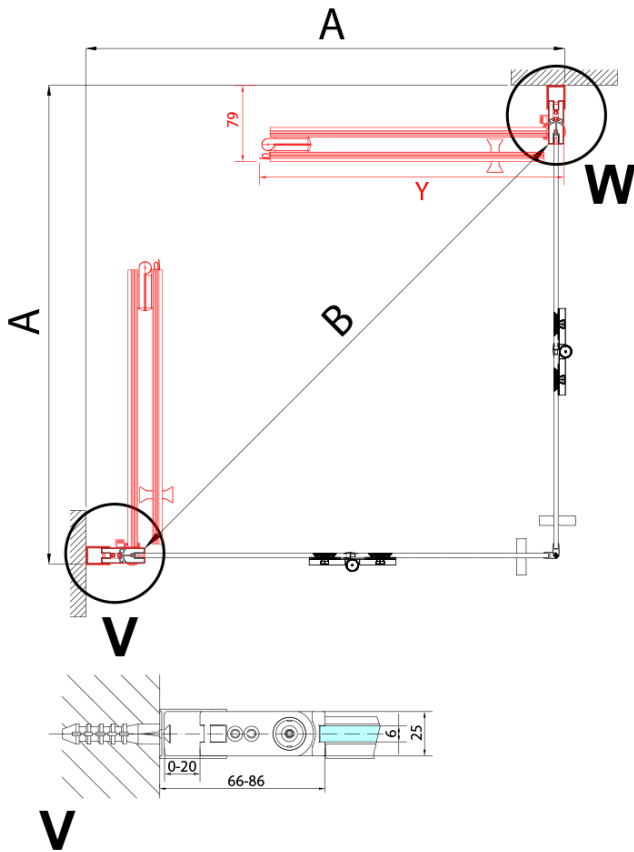

ZOOM BLACK Bi-fold Shower Door 900 mm, clear glass, left

Order code: ZL4915BL

Basic information

Brand: Polysan
Series: ZOOM BLACK

Size

Width: 900 mm
Height: 2000 mm

Properties

Profile colour: Black matt
Shape: Combinable door
Type of opening: Folding door
Opening direction: Left
Glass colour: TRANSPARENT glass
Glass finish: Antidrop
Glass thickness: 6 mm
Weight / Piece: 31.0 kg
Packaging: 1 Piece
Warranty: 3 years

ZOOM BLACK Bi-fold Shower Door 900 mm, clear glass, left

Technical sheet

Model	A	B
ZL4715B	685-715	697
ZL4815B	785-815	797
ZL4915B	885-915	897

ZOOM BLACK Bi-fold Shower Door 900 mm, clear glass, left

Model	A	B	Y
ZL4715B	670-690	837	339
ZL4815B	770-790	978	378
ZL4915B	870-890	1119	438

ZL4715BL
ZL4815BL
ZL4915BL

ZL4715BR
ZL4815BR
ZL4915BR

ZOOM BLACK Bi-fold Shower Door 900 mm, clear glass, left

Model L		Model R	A	B	C	Y	Z
ZL4715BL	+	ZL4815BR	670-690	770-790	907	378	339
ZL4715BL	+	ZL4915BR	670-690	870-890	978	438	339
ZL4815BL	+	ZL4915BR	770-790	870-890	1048	438	378
ZL4815BL	+	ZL4715BR	770-790	670-690	907	339	378
ZL4915BL	+	ZL4715BR	870-890	670-690	978	339	438
ZL4915BL	+	ZL4815BR	870-890	770-790	1048	378	438