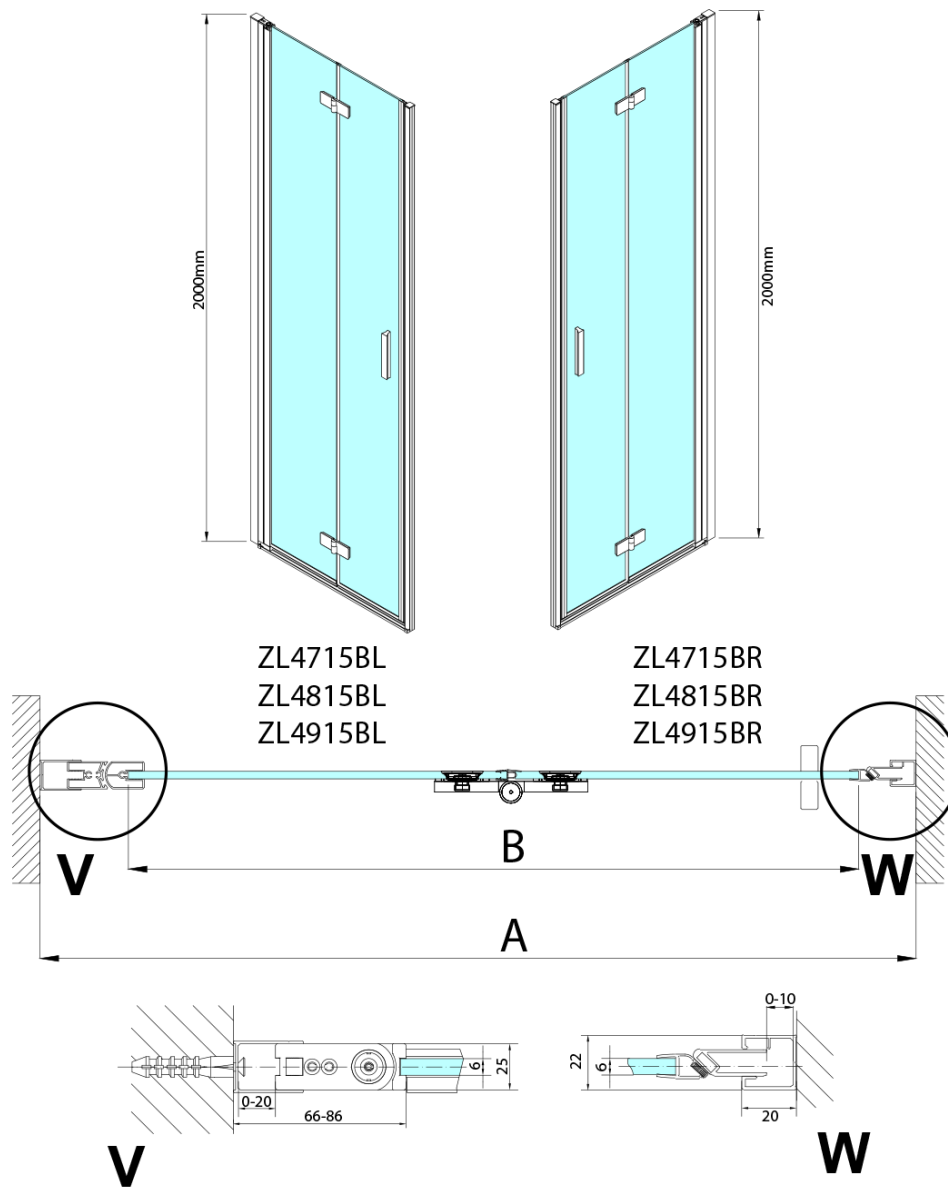

ZOOM BLACK Bi-fold Shower Door 900 mm, clear glass, left

Order code: ZL4915BL

Basic information

Brand: Polysan
Series: ZOOM BLACK

Size

Width: 900 mm
Height: 2000 mm

Properties

Profile colour: Black matt
Shape: Combinable door
Type of opening: Folding door
Opening direction: Left
Glass colour: TRANSPARENT glass
Glass finish: Antidrop
Glass thickness: 6 mm
Weight / Piece: 31.0 kg
Packaging: 1 Piece
Warranty: 3 years

ZOOM BLACK Bi-fold Shower Door 900 mm, clear glass, left

Technical sheet

Model	A	B
ZL4715B	685-715	697
ZL4815B	785-815	797
ZL4915B	885-915	897

ZOOM BLACK Bi-fold Shower Door 900 mm, clear glass, left

Model	A	B	Y
ZL4715B	670-690	837	339
ZL4815B	770-790	978	378
ZL4915B	870-890	1119	438

ZL4715BL
ZL4815BL
ZL4915BL

ZL4715BR
ZL4815BR
ZL4915BR

ZOOM BLACK Bi-fold Shower Door 900 mm, clear glass, left

Model L		Model R	A	B	C	Y	Z
ZL4715BL	+	ZL4815BR	670-690	770-790	907	378	339
ZL4715BL	+	ZL4915BR	670-690	870-890	978	438	339
ZL4815BL	+	ZL4915BR	770-790	870-890	1048	438	378
ZL4815BL	+	ZL4715BR	770-790	670-690	907	339	378
ZL4915BL	+	ZL4715BR	870-890	670-690	978	339	438
ZL4915BL	+	ZL4815BR	870-890	770-790	1048	378	438