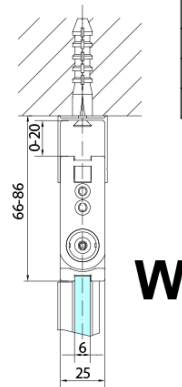

ZOOM BLACK Bi-fold Shower Door 900 mm, clear glass, left

Order code: ZL4915BL

Basic information

Brand: Polysan
Series: ZOOM BLACK

Size

Width: 900 mm
Height: 2000 mm

Properties

Profile colour: Black matt
Shape: Combinable door
Type of opening: Folding door
Opening direction: Left
Glass colour: TRANSPARENT glass
Glass finish: Antidrop
Glass thickness: 6 mm
Weight / Piece: 31.0 kg
Packaging: 1 Piece
Warranty: 3 years

ZOOM BLACK Bi-fold Shower Door 900 mm, clear glass, left

Technical sheet

Model	A	B
ZL4715B	685-715	697
ZL4815B	785-815	797
ZL4915B	885-915	897

ZOOM BLACK Bi-fold Shower Door 900 mm, clear glass, left

Model	A	B	Y
ZL4715B	670-690	837	339
ZL4815B	770-790	978	378
ZL4915B	870-890	1119	438

ZL4715BL
ZL4815BL
ZL4915BL

ZL4715BR
ZL4815BR
ZL4915BR

ZOOM BLACK Bi-fold Shower Door 900 mm, clear glass, left

Model L		Model R	A	B	C	Y	Z
ZL4715BL	+	ZL4815BR	670-690	770-790	907	378	339
ZL4715BL	+	ZL4915BR	670-690	870-890	978	438	339
ZL4815BL	+	ZL4915BR	770-790	870-890	1048	438	378
ZL4815BL	+	ZL4715BR	770-790	670-690	907	339	378
ZL4915BL	+	ZL4715BR	870-890	670-690	978	339	438
ZL4915BL	+	ZL4815BR	870-890	770-790	1048	378	438