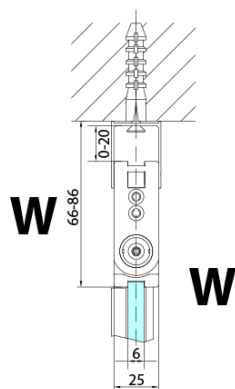

ZOOM BLACK Bi-fold Shower Door 900 mm, clear glass, left

Order code: ZL4915BL

Basic information

Brand: Polysan
Series: ZOOM BLACK

Size

Width: 900 mm
Height: 2000 mm

Properties

Profile colour: Black matt
Shape: Combinable door
Type of opening: Folding door
Opening direction: Left
Glass colour: TRANSPARENT glass
Glass finish: Antidrop
Glass thickness: 6 mm
Weight / Piece: 31.0 kg
Packaging: 1 Piece
Warranty: 3 years

ZOOM BLACK Bi-fold Shower Door 900 mm, clear glass, left

Technical sheet

Model	A	B
ZL4715B	685-715	697
ZL4815B	785-815	797
ZL4915B	885-915	897

ZOOM BLACK Bi-fold Shower Door 900 mm, clear glass, left

Model	A	B	Y
ZL4715B	670-690	837	339
ZL4815B	770-790	978	378
ZL4915B	870-890	1119	438

ZL4715BL
ZL4815BL
ZL4915BL

ZL4715BR
ZL4815BR
ZL4915BR

ZOOM BLACK Bi-fold Shower Door 900 mm, clear glass, left

Model L		Model R	A	B	C	Y	Z
ZL4715BL	+	ZL4815BR	670-690	770-790	907	378	339
ZL4715BL	+	ZL4915BR	670-690	870-890	978	438	339
ZL4815BL	+	ZL4915BR	770-790	870-890	1048	438	378
ZL4815BL	+	ZL4715BR	770-790	670-690	907	339	378
ZL4915BL	+	ZL4715BR	870-890	670-690	978	339	438
ZL4915BL	+	ZL4815BR	870-890	770-790	1048	378	438