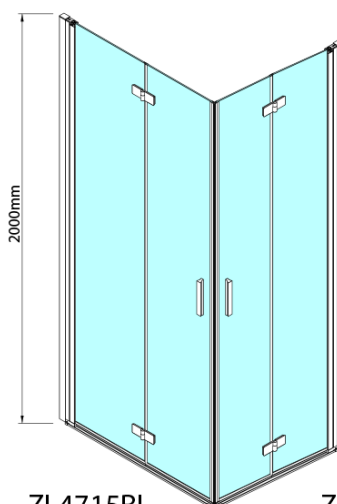

ZOOM BLACK Bi-fold Shower Door 900 mm, clear glass, left

Order code: ZL4915BL

Basic information

Brand: Polysan
Series: ZOOM BLACK

Size

Width: 900 mm
Height: 2000 mm

Properties

Profile colour: Black matt
Shape: Combinable door
Type of opening: Folding door
Opening direction: Left
Glass colour: TRANSPARENT glass
Glass finish: Antidrop
Glass thickness: 6 mm
Weight / Piece: 31.0 kg
Packaging: 1 Piece
Warranty: 3 years

ZOOM BLACK Bi-fold Shower Door 900 mm, clear glass, left

Technical sheet

Model	A	B
ZL4715B	685-715	697
ZL4815B	785-815	797
ZL4915B	885-915	897

ZOOM BLACK Bi-fold Shower Door 900 mm, clear glass, left

Model	A	B	Y
ZL4715B	670-690	837	339
ZL4815B	770-790	978	378
ZL4915B	870-890	1119	438

ZL4715BL
ZL4815BL
ZL4915BL

ZL4715BR
ZL4815BR
ZL4915BR

ZOOM BLACK Bi-fold Shower Door 900 mm, clear glass, left

Model L		Model R	A	B	C	Y	Z
ZL4715BL	+	ZL4815BR	670-690	770-790	907	378	339
ZL4715BL	+	ZL4915BR	670-690	870-890	978	438	339
ZL4815BL	+	ZL4915BR	770-790	870-890	1048	438	378
ZL4815BL	+	ZL4715BR	770-790	670-690	907	339	378
ZL4915BL	+	ZL4715BR	870-890	670-690	978	339	438
ZL4915BL	+	ZL4815BR	870-890	770-790	1048	378	438