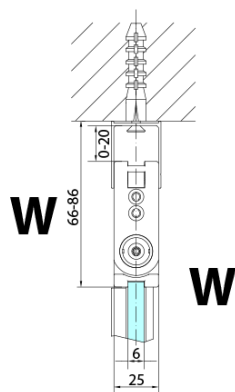

ZOOM BLACK Bi-fold Shower Door 800 mm, clear glass, right

Order code: ZL4815BR

Basic information

Brand: Polysan
Series: ZOOM BLACK

Size

Width: 800 mm
Height: 2000 mm

Properties

Profile colour: Black matt
Shape: Combinable door
Type of opening: Folding door
Opening direction: Right
Glass colour: TRANSPARENT glass
Glass finish: Antidrop
Glass thickness: 6 mm
Weight / Piece: 31.0 kg
Packaging: 1 Piece
Warranty: 3 years

ZOOM BLACK Bi-fold Shower Door 800 mm, clear glass, right

Technical sheet

Model	A	B
ZL4715B	685-715	697
ZL4815B	785-815	797
ZL4915B	885-915	897

ZOOM BLACK Bi-fold Shower Door 800 mm, clear glass, right

Model	A	B	Y
ZL4715B	670-690	837	339
ZL4815B	770-790	978	378
ZL4915B	870-890	1119	438

ZL4715BL
ZL4815BL
ZL4915BL

ZL4715BR
ZL4815BR
ZL4915BR

ZOOM BLACK Bi-fold Shower Door 800 mm, clear glass, right

Model L		Model R	A	B	C	Y	Z
ZL4715BL	+	ZL4815BR	670-690	770-790	907	378	339
ZL4715BL	+	ZL4915BR	670-690	870-890	978	438	339
ZL4815BL	+	ZL4915BR	770-790	870-890	1048	438	378
ZL4815BL	+	ZL4715BR	770-790	670-690	907	339	378
ZL4915BL	+	ZL4715BR	870-890	670-690	978	339	438
ZL4915BL	+	ZL4815BR	870-890	770-790	1048	378	438