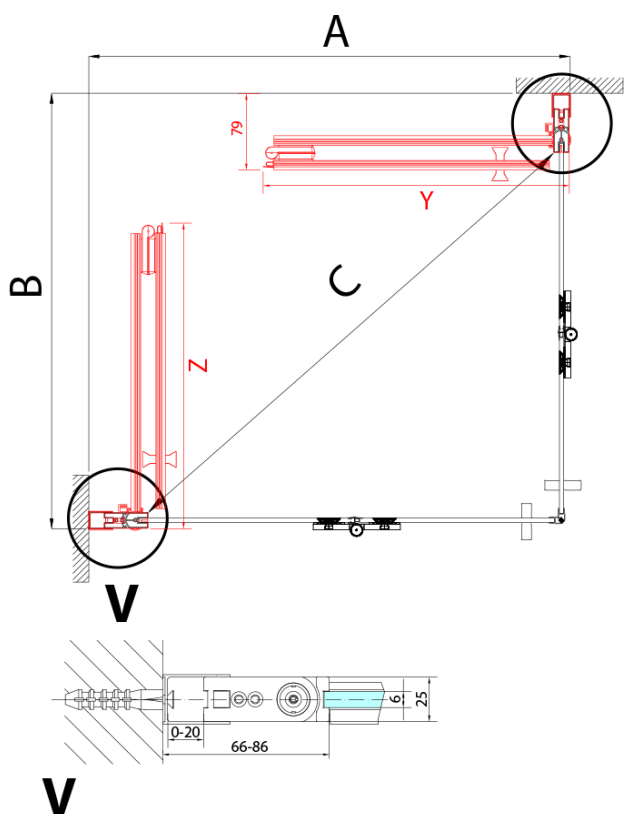

ZOOM BLACK Bi-fold Shower Door 800 mm, clear glass, right

Order code: ZL4815BR

Basic information

Brand: Polysan
Series: ZOOM BLACK

Size

Width: 800 mm
Height: 2000 mm

Properties

Profile colour: Black matt
Shape: Combinable door
Type of opening: Folding door
Opening direction: Right
Glass colour: TRANSPARENT glass
Glass finish: Antidrop
Glass thickness: 6 mm
Weight / Piece: 31.0 kg
Packaging: 1 Piece
Warranty: 3 years

ZOOM BLACK Bi-fold Shower Door 800 mm, clear glass, right

Technical sheet

Model	A	B
ZL4715B	685-715	697
ZL4815B	785-815	797
ZL4915B	885-915	897

ZOOM BLACK Bi-fold Shower Door 800 mm, clear glass, right

Model	A	B	Y
ZL4715B	670-690	837	339
ZL4815B	770-790	978	378
ZL4915B	870-890	1119	438

ZL4715BL
ZL4815BL
ZL4915BL

ZL4715BR
ZL4815BR
ZL4915BR

ZOOM BLACK Bi-fold Shower Door 800 mm, clear glass, right

Model L		Model R	A	B	C	Y	Z
ZL4715BL	+	ZL4815BR	670-690	770-790	907	378	339
ZL4715BL	+	ZL4915BR	670-690	870-890	978	438	339
ZL4815BL	+	ZL4915BR	770-790	870-890	1048	438	378
ZL4815BL	+	ZL4715BR	770-790	670-690	907	339	378
ZL4915BL	+	ZL4715BR	870-890	670-690	978	339	438
ZL4915BL	+	ZL4815BR	870-890	770-790	1048	378	438