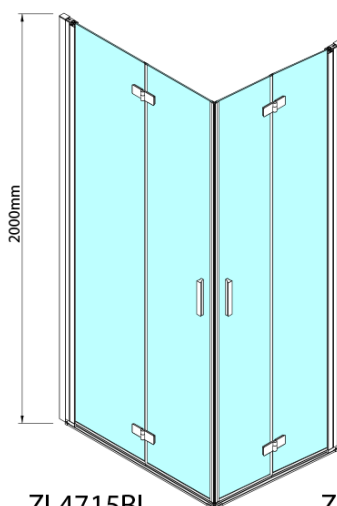

ZOOM BLACK Bi-fold Shower Door 800 mm, clear glass, right

Order code: ZL4815BR

Basic information

Brand: Polysan
Series: ZOOM BLACK

Size

Width: 800 mm
Height: 2000 mm

Properties

Profile colour: Black matt
Shape: Combinable door
Type of opening: Folding door
Opening direction: Right
Glass colour: TRANSPARENT glass
Glass finish: Antidrop
Glass thickness: 6 mm
Weight / Piece: 31.0 kg
Packaging: 1 Piece
Warranty: 3 years

ZOOM BLACK Bi-fold Shower Door 800 mm, clear glass, right

Technical sheet

Model	A	B
ZL4715B	685-715	697
ZL4815B	785-815	797
ZL4915B	885-915	897

ZOOM BLACK Bi-fold Shower Door 800 mm, clear glass, right

Model	A	B	Y
ZL4715B	670-690	837	339
ZL4815B	770-790	978	378
ZL4915B	870-890	1119	438

ZL4715BL
ZL4815BL
ZL4915BL

ZL4715BR
ZL4815BR
ZL4915BR

ZOOM BLACK Bi-fold Shower Door 800 mm, clear glass, right

Model L		Model R	A	B	C	Y	Z
ZL4715BL	+	ZL4815BR	670-690	770-790	907	378	339
ZL4715BL	+	ZL4915BR	670-690	870-890	978	438	339
ZL4815BL	+	ZL4915BR	770-790	870-890	1048	438	378
ZL4815BL	+	ZL4715BR	770-790	670-690	907	339	378
ZL4915BL	+	ZL4715BR	870-890	670-690	978	339	438
ZL4915BL	+	ZL4815BR	870-890	770-790	1048	378	438