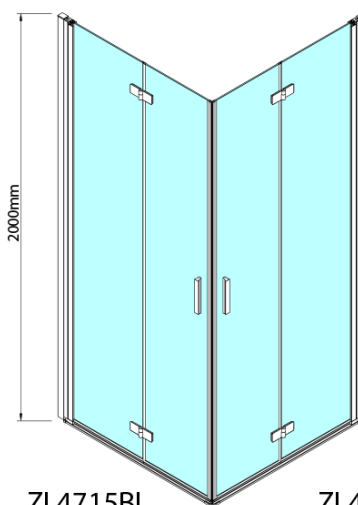

ZOOM BLACK Bi-fold Shower Door 800 mm, clear glass, right

Order code: ZL4815BR

Basic information

Brand: Polysan
Series: ZOOM BLACK

Size

Width: 800 mm
Height: 2000 mm

Properties

Profile colour: Black matt
Shape: Combinable door
Type of opening: Folding door
Opening direction: Right
Glass colour: TRANSPARENT glass
Glass finish: Antidrop
Glass thickness: 6 mm
Weight / Piece: 31.0 kg
Packaging: 1 Piece
Warranty: 3 years

ZOOM BLACK Bi-fold Shower Door 800 mm, clear glass, right

Technical sheet

Model	A	B
ZL4715B	685-715	697
ZL4815B	785-815	797
ZL4915B	885-915	897

ZOOM BLACK Bi-fold Shower Door 800 mm, clear glass, right

Model	A	B	Y
ZL4715B	670-690	837	339
ZL4815B	770-790	978	378
ZL4915B	870-890	1119	438

ZL4715BL
ZL4815BL
ZL4915BL

ZL4715BR
ZL4815BR
ZL4915BR

ZOOM BLACK Bi-fold Shower Door 800 mm, clear glass, right

Model L		Model R	A	B	C	Y	Z
ZL4715BL	+	ZL4815BR	670-690	770-790	907	378	339
ZL4715BL	+	ZL4915BR	670-690	870-890	978	438	339
ZL4815BL	+	ZL4915BR	770-790	870-890	1048	438	378
ZL4815BL	+	ZL4715BR	770-790	670-690	907	339	378
ZL4915BL	+	ZL4715BR	870-890	670-690	978	339	438
ZL4915BL	+	ZL4815BR	870-890	770-790	1048	378	438