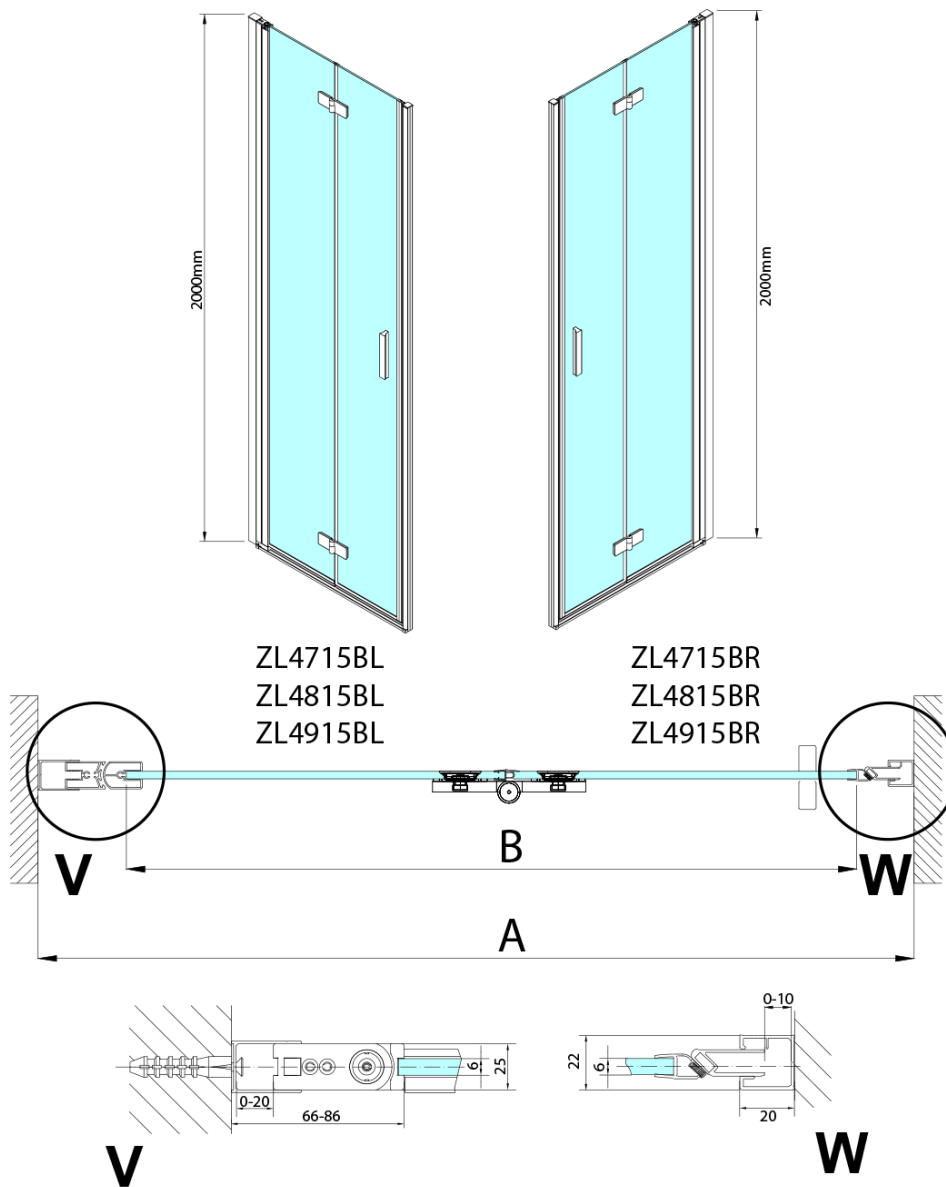

ZOOM BLACK Bi-fold Shower Door 800 mm, clear glass, right

Order code: ZL4815BR

Basic information

Brand: Polysan
Series: ZOOM BLACK

Size

Width: 800 mm
Height: 2000 mm

Properties

Profile colour: Black matt
Shape: Combinable door
Type of opening: Folding door
Opening direction: Right
Glass colour: TRANSPARENT glass
Glass finish: Antidrop
Glass thickness: 6 mm
Weight / Piece: 31.0 kg
Packaging: 1 Piece
Warranty: 3 years

ZOOM BLACK Bi-fold Shower Door 800 mm, clear glass, right

Technical sheet

Model	A	B
ZL4715B	685-715	697
ZL4815B	785-815	797
ZL4915B	885-915	897

ZOOM BLACK Bi-fold Shower Door 800 mm, clear glass, right

Model	A	B	Y
ZL4715B	670-690	837	339
ZL4815B	770-790	978	378
ZL4915B	870-890	1119	438

ZL4715BL
ZL4815BL
ZL4915BL

ZL4715BR
ZL4815BR
ZL4915BR

ZOOM BLACK Bi-fold Shower Door 800 mm, clear glass, right

Model L		Model R	A	B	C	Y	Z
ZL4715BL	+	ZL4815BR	670-690	770-790	907	378	339
ZL4715BL	+	ZL4915BR	670-690	870-890	978	438	339
ZL4815BL	+	ZL4915BR	770-790	870-890	1048	438	378
ZL4815BL	+	ZL4715BR	770-790	670-690	907	339	378
ZL4915BL	+	ZL4715BR	870-890	670-690	978	339	438
ZL4915BL	+	ZL4815BR	870-890	770-790	1048	378	438