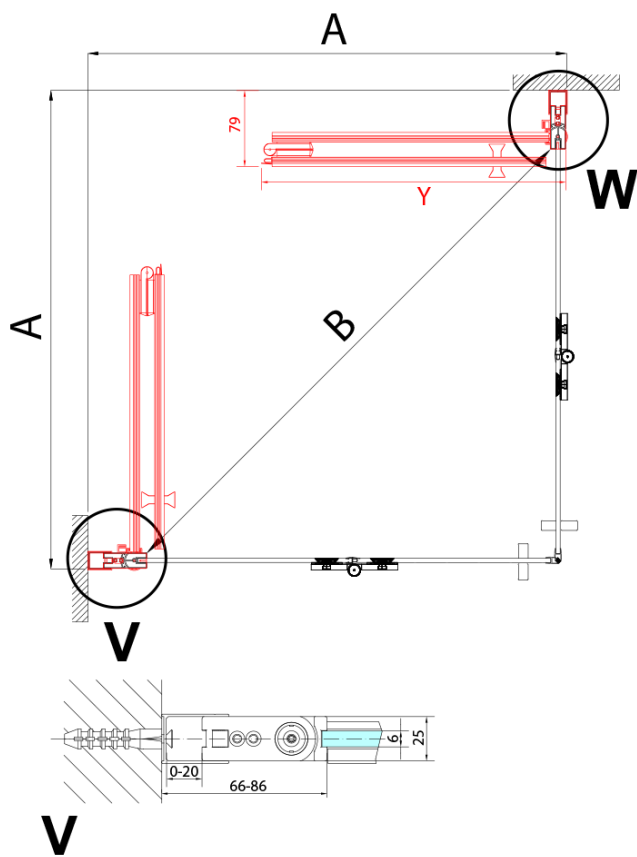

ZOOM BLACK Bi-fold Shower Door 800 mm, clear glass, right

Order code: ZL4815BR

Basic information

Brand: Polysan
Series: ZOOM BLACK

Size

Width: 800 mm
Height: 2000 mm

Properties

Profile colour: Black matt
Shape: Combinable door
Type of opening: Folding door
Opening direction: Right
Glass colour: TRANSPARENT glass
Glass finish: Antidrop
Glass thickness: 6 mm
Weight / Piece: 31.0 kg
Packaging: 1 Piece
Warranty: 3 years

ZOOM BLACK Bi-fold Shower Door 800 mm, clear glass, right

Technical sheet

Model	A	B
ZL4715B	685-715	697
ZL4815B	785-815	797
ZL4915B	885-915	897

ZOOM BLACK Bi-fold Shower Door 800 mm, clear glass, right

Model	A	B	Y
ZL4715B	670-690	837	339
ZL4815B	770-790	978	378
ZL4915B	870-890	1119	438

ZL4715BL
ZL4815BL
ZL4915BL

ZL4715BR
ZL4815BR
ZL4915BR

ZOOM BLACK Bi-fold Shower Door 800 mm, clear glass, right

Model L		Model R	A	B	C	Y	Z
ZL4715BL	+	ZL4815BR	670-690	770-790	907	378	339
ZL4715BL	+	ZL4915BR	670-690	870-890	978	438	339
ZL4815BL	+	ZL4915BR	770-790	870-890	1048	438	378
ZL4815BL	+	ZL4715BR	770-790	670-690	907	339	378
ZL4915BL	+	ZL4715BR	870-890	670-690	978	339	438
ZL4915BL	+	ZL4815BR	870-890	770-790	1048	378	438