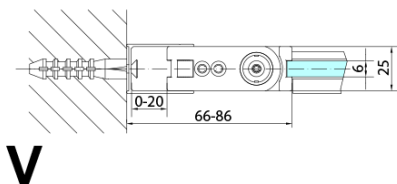

ZOOM BLACK Bi-fold Shower Door 800 mm, clear glass, left

Order code: ZL4815BL

Basic information

Brand: Polysan
Series: ZOOM BLACK

Size

Width: 800 mm
Height: 2000 mm

Properties

Profile colour: Black matt
Shape: Combinable door
Type of opening: Folding door
Opening direction: Left
Glass colour: TRANSPARENT glass
Glass finish: Antidrop
Glass thickness: 6 mm
Weight / Piece: 31.0 kg
Packaging: 1 Piece
Warranty: 3 years

ZOOM BLACK Bi-fold Shower Door 800 mm, clear glass, left

Technical sheet

| Model | A | B |
|---------|---------|-----|
| ZL4715B | 685-715 | 697 |
| ZL4815B | 785-815 | 797 |
| ZL4915B | 885-915 | 897 |

ZOOM BLACK Bi-fold Shower Door 800 mm, clear glass, left

| Model | A | B | Y |
|---------|---------|------|-----|
| ZL4715B | 670-690 | 837 | 339 |
| ZL4815B | 770-790 | 978 | 378 |
| ZL4915B | 870-890 | 1119 | 438 |

ZL4715BL
ZL4815BL
ZL4915BL

ZL4715BR
ZL4815BR
ZL4915BR

ZOOM BLACK Bi-fold Shower Door 800 mm, clear glass, left

| Model L | | Model R | A | B | C | Y | Z |
|----------|---|----------|---------|---------|------|-----|-----|
| ZL4715BL | + | ZL4815BR | 670-690 | 770-790 | 907 | 378 | 339 |
| ZL4715BL | + | ZL4915BR | 670-690 | 870-890 | 978 | 438 | 339 |
| ZL4815BL | + | ZL4915BR | 770-790 | 870-890 | 1048 | 438 | 378 |
| ZL4815BL | + | ZL4715BR | 770-790 | 670-690 | 907 | 339 | 378 |
| ZL4915BL | + | ZL4715BR | 870-890 | 670-690 | 978 | 339 | 438 |
| ZL4915BL | + | ZL4815BR | 870-890 | 770-790 | 1048 | 378 | 438 |