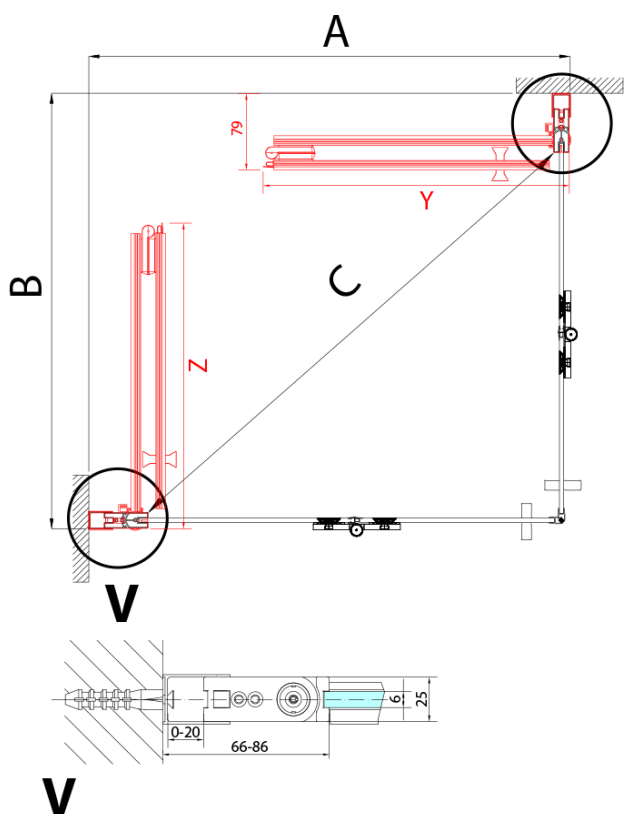

ZOOM BLACK Bi-fold Shower Door 800 mm, clear glass, left

Order code: ZL4815BL

Basic information

Brand: Polysan
Series: ZOOM BLACK

Size

Width: 800 mm
Height: 2000 mm

Properties

Profile colour: Black matt
Shape: Combinable door
Type of opening: Folding door
Opening direction: Left
Glass colour: TRANSPARENT glass
Glass finish: Antidrop
Glass thickness: 6 mm
Weight / Piece: 31.0 kg
Packaging: 1 Piece
Warranty: 3 years

ZOOM BLACK Bi-fold Shower Door 800 mm, clear glass, left

Technical sheet

| Model | A | B |
|---------|---------|-----|
| ZL4715B | 685-715 | 697 |
| ZL4815B | 785-815 | 797 |
| ZL4915B | 885-915 | 897 |

ZOOM BLACK Bi-fold Shower Door 800 mm, clear glass, left

| Model | A | B | Y |
|---------|---------|------|-----|
| ZL4715B | 670-690 | 837 | 339 |
| ZL4815B | 770-790 | 978 | 378 |
| ZL4915B | 870-890 | 1119 | 438 |

ZL4715BL
ZL4815BL
ZL4915BL

ZL4715BR
ZL4815BR
ZL4915BR

ZOOM BLACK Bi-fold Shower Door 800 mm, clear glass, left

| Model L | | Model R | A | B | C | Y | Z |
|----------|---|----------|---------|---------|------|-----|-----|
| ZL4715BL | + | ZL4815BR | 670-690 | 770-790 | 907 | 378 | 339 |
| ZL4715BL | + | ZL4915BR | 670-690 | 870-890 | 978 | 438 | 339 |
| ZL4815BL | + | ZL4915BR | 770-790 | 870-890 | 1048 | 438 | 378 |
| ZL4815BL | + | ZL4715BR | 770-790 | 670-690 | 907 | 339 | 378 |
| ZL4915BL | + | ZL4715BR | 870-890 | 670-690 | 978 | 339 | 438 |
| ZL4915BL | + | ZL4815BR | 870-890 | 770-790 | 1048 | 378 | 438 |