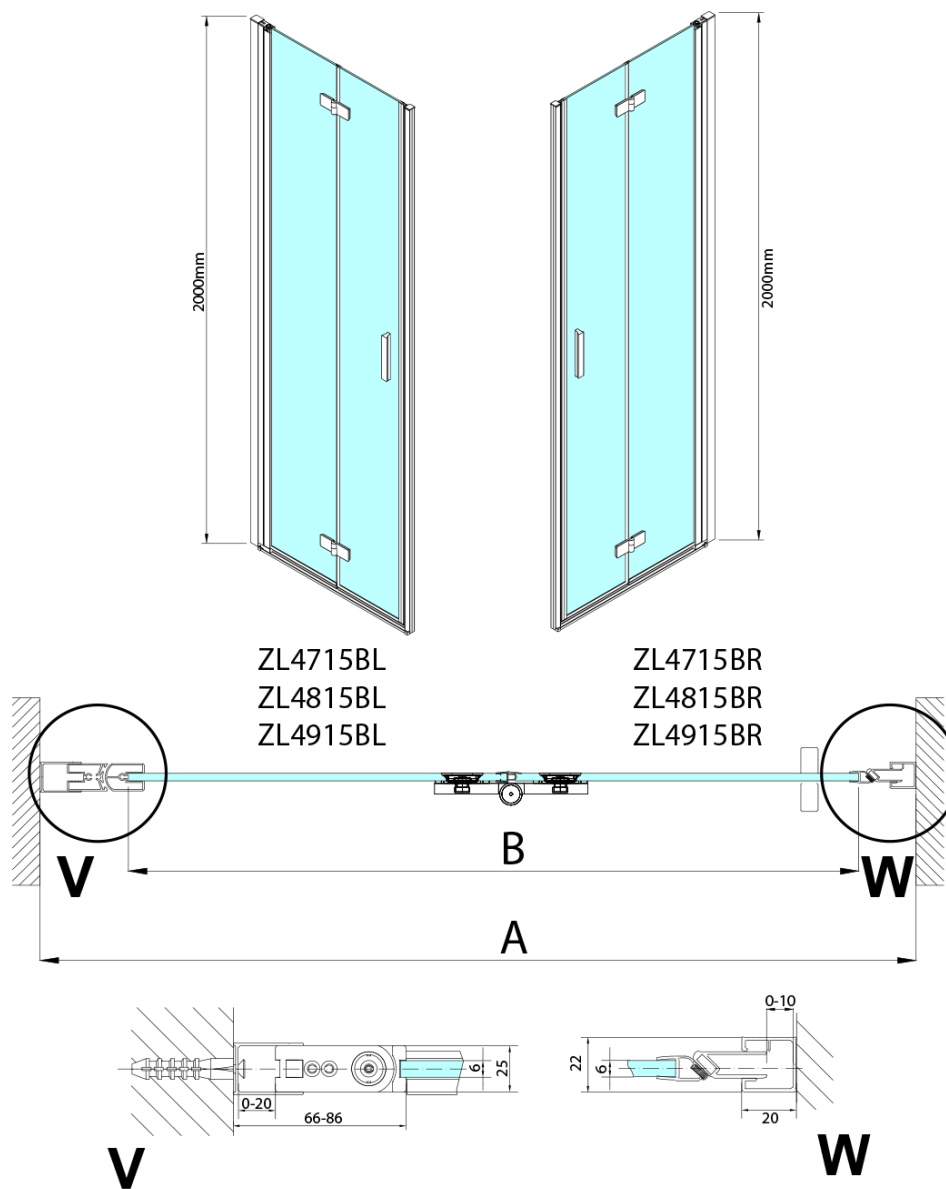

ZOOM BLACK Bi-fold Shower Door 800 mm, clear glass, left

Order code: ZL4815BL

Basic information

Brand: Polysan
Series: ZOOM BLACK

Size

Width: 800 mm
Height: 2000 mm

Properties

Profile colour: Black matt
Shape: Combinable door
Type of opening: Folding door
Opening direction: Left
Glass colour: TRANSPARENT glass
Glass finish: Antidrop
Glass thickness: 6 mm
Weight / Piece: 31.0 kg
Packaging: 1 Piece
Warranty: 3 years

ZOOM BLACK Bi-fold Shower Door 800 mm, clear glass, left

Technical sheet

| Model | A | B |
|---------|---------|-----|
| ZL4715B | 685-715 | 697 |
| ZL4815B | 785-815 | 797 |
| ZL4915B | 885-915 | 897 |

ZOOM BLACK Bi-fold Shower Door 800 mm, clear glass, left

| Model | A | B | Y |
|---------|---------|------|-----|
| ZL4715B | 670-690 | 837 | 339 |
| ZL4815B | 770-790 | 978 | 378 |
| ZL4915B | 870-890 | 1119 | 438 |

ZL4715BL
ZL4815BL
ZL4915BL

ZL4715BR
ZL4815BR
ZL4915BR

ZOOM BLACK Bi-fold Shower Door 800 mm, clear glass, left

| Model L | | Model R | A | B | C | Y | Z |
|----------|---|----------|---------|---------|------|-----|-----|
| ZL4715BL | + | ZL4815BR | 670-690 | 770-790 | 907 | 378 | 339 |
| ZL4715BL | + | ZL4915BR | 670-690 | 870-890 | 978 | 438 | 339 |
| ZL4815BL | + | ZL4915BR | 770-790 | 870-890 | 1048 | 438 | 378 |
| ZL4815BL | + | ZL4715BR | 770-790 | 670-690 | 907 | 339 | 378 |
| ZL4915BL | + | ZL4715BR | 870-890 | 670-690 | 978 | 339 | 438 |
| ZL4915BL | + | ZL4815BR | 870-890 | 770-790 | 1048 | 378 | 438 |