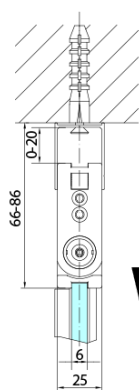

ZOOM BLACK Bi-fold Shower Door 800 mm, clear glass, left

Order code: ZL4815BL

Basic information

Brand: Polysan
Series: ZOOM BLACK

Size

Width: 800 mm
Height: 2000 mm

Properties

Profile colour: Black matt
Shape: Combinable door
Type of opening: Folding door
Opening direction: Left
Glass colour: TRANSPARENT glass
Glass finish: Antidrop
Glass thickness: 6 mm
Weight / Piece: 31.0 kg
Packaging: 1 Piece
Warranty: 3 years

ZOOM BLACK Bi-fold Shower Door 800 mm, clear glass, left

Technical sheet

| Model | A | B |
|---------|---------|-----|
| ZL4715B | 685-715 | 697 |
| ZL4815B | 785-815 | 797 |
| ZL4915B | 885-915 | 897 |

ZOOM BLACK Bi-fold Shower Door 800 mm, clear glass, left

| Model | A | B | Y |
|---------|---------|------|-----|
| ZL4715B | 670-690 | 837 | 339 |
| ZL4815B | 770-790 | 978 | 378 |
| ZL4915B | 870-890 | 1119 | 438 |

ZL4715BL
ZL4815BL
ZL4915BL

ZL4715BR
ZL4815BR
ZL4915BR

ZOOM BLACK Bi-fold Shower Door 800 mm, clear glass, left

| Model L | | Model R | A | B | C | Y | Z |
|----------|---|----------|---------|---------|------|-----|-----|
| ZL4715BL | + | ZL4815BR | 670-690 | 770-790 | 907 | 378 | 339 |
| ZL4715BL | + | ZL4915BR | 670-690 | 870-890 | 978 | 438 | 339 |
| ZL4815BL | + | ZL4915BR | 770-790 | 870-890 | 1048 | 438 | 378 |
| ZL4815BL | + | ZL4715BR | 770-790 | 670-690 | 907 | 339 | 378 |
| ZL4915BL | + | ZL4715BR | 870-890 | 670-690 | 978 | 339 | 438 |
| ZL4915BL | + | ZL4815BR | 870-890 | 770-790 | 1048 | 378 | 438 |