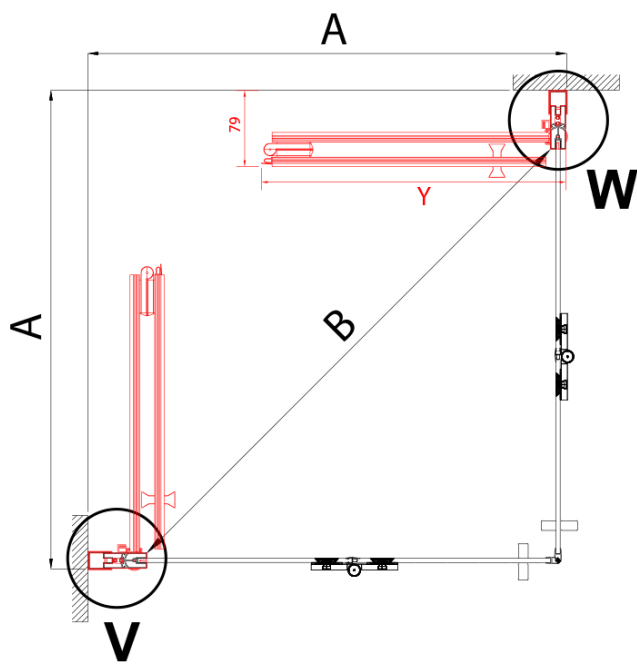

ZOOM BLACK Bi-fold Shower Door 800 mm, clear glass, left

Order code: ZL4815BL

Basic information

Brand: Polysan
Series: ZOOM BLACK

Size

Width: 800 mm
Height: 2000 mm

Properties

Profile colour: Black matt
Shape: Combinable door
Type of opening: Folding door
Opening direction: Left
Glass colour: TRANSPARENT glass
Glass finish: Antidrop
Glass thickness: 6 mm
Weight / Piece: 31.0 kg
Packaging: 1 Piece
Warranty: 3 years

ZOOM BLACK Bi-fold Shower Door 800 mm, clear glass, left

Technical sheet

| Model | A | B |
|---------|---------|-----|
| ZL4715B | 685-715 | 697 |
| ZL4815B | 785-815 | 797 |
| ZL4915B | 885-915 | 897 |

ZOOM BLACK Bi-fold Shower Door 800 mm, clear glass, left

| Model | A | B | Y |
|---------|---------|------|-----|
| ZL4715B | 670-690 | 837 | 339 |
| ZL4815B | 770-790 | 978 | 378 |
| ZL4915B | 870-890 | 1119 | 438 |

ZL4715BL
ZL4815BL
ZL4915BL

ZL4715BR
ZL4815BR
ZL4915BR

ZOOM BLACK Bi-fold Shower Door 800 mm, clear glass, left

| Model L | | Model R | A | B | C | Y | Z |
|----------|---|----------|---------|---------|------|-----|-----|
| ZL4715BL | + | ZL4815BR | 670-690 | 770-790 | 907 | 378 | 339 |
| ZL4715BL | + | ZL4915BR | 670-690 | 870-890 | 978 | 438 | 339 |
| ZL4815BL | + | ZL4915BR | 770-790 | 870-890 | 1048 | 438 | 378 |
| ZL4815BL | + | ZL4715BR | 770-790 | 670-690 | 907 | 339 | 378 |
| ZL4915BL | + | ZL4715BR | 870-890 | 670-690 | 978 | 339 | 438 |
| ZL4915BL | + | ZL4815BR | 870-890 | 770-790 | 1048 | 378 | 438 |