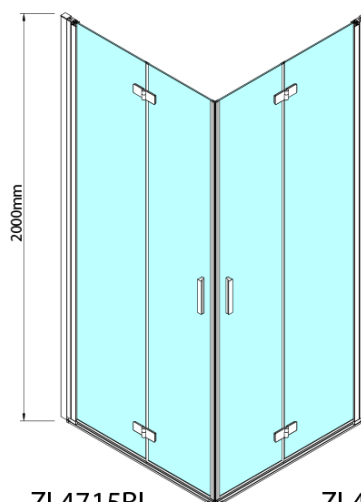

ZOOM BLACK Bi-fold Shower Door 800 mm, clear glass, left

Order code: ZL4815BL

Basic information

Brand: Polysan
Series: ZOOM BLACK

Size

Width: 800 mm
Height: 2000 mm

Properties

Profile colour: Black matt
Shape: Combinable door
Type of opening: Folding door
Opening direction: Left
Glass colour: TRANSPARENT glass
Glass finish: Antidrop
Glass thickness: 6 mm
Weight / Piece: 31.0 kg
Packaging: 1 Piece
Warranty: 3 years

ZOOM BLACK Bi-fold Shower Door 800 mm, clear glass, left

Technical sheet

| Model | A | B |
|---------|---------|-----|
| ZL4715B | 685-715 | 697 |
| ZL4815B | 785-815 | 797 |
| ZL4915B | 885-915 | 897 |

ZOOM BLACK Bi-fold Shower Door 800 mm, clear glass, left

| Model | A | B | Y |
|---------|---------|------|-----|
| ZL4715B | 670-690 | 837 | 339 |
| ZL4815B | 770-790 | 978 | 378 |
| ZL4915B | 870-890 | 1119 | 438 |

ZL4715BL
ZL4815BL
ZL4915BL

ZL4715BR
ZL4815BR
ZL4915BR

ZOOM BLACK Bi-fold Shower Door 800 mm, clear glass, left

| Model L | | Model R | A | B | C | Y | Z |
|----------|---|----------|---------|---------|------|-----|-----|
| ZL4715BL | + | ZL4815BR | 670-690 | 770-790 | 907 | 378 | 339 |
| ZL4715BL | + | ZL4915BR | 670-690 | 870-890 | 978 | 438 | 339 |
| ZL4815BL | + | ZL4915BR | 770-790 | 870-890 | 1048 | 438 | 378 |
| ZL4815BL | + | ZL4715BR | 770-790 | 670-690 | 907 | 339 | 378 |
| ZL4915BL | + | ZL4715BR | 870-890 | 670-690 | 978 | 339 | 438 |
| ZL4915BL | + | ZL4815BR | 870-890 | 770-790 | 1048 | 378 | 438 |