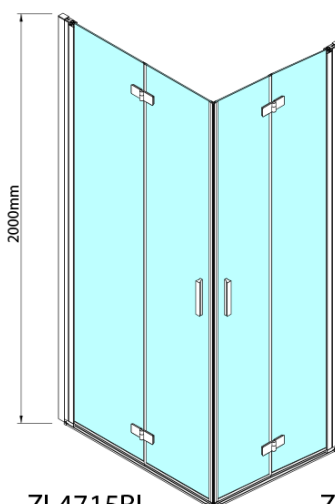

ZOOM BLACK Bi-fold Shower Door 800 mm, clear glass, left

Order code: ZL4815BL

Basic information

Brand: Polysan
Series: ZOOM BLACK

Size

Width: 800 mm
Height: 2000 mm

Properties

Profile colour: Black matt
Shape: Combinable door
Type of opening: Folding door
Opening direction: Left
Glass colour: TRANSPARENT glass
Glass finish: Antidrop
Glass thickness: 6 mm
Weight / Piece: 31.0 kg
Packaging: 1 Piece
Warranty: 3 years

ZOOM BLACK Bi-fold Shower Door 800 mm, clear glass, left

Technical sheet

| Model | A | B |
|---------|---------|-----|
| ZL4715B | 685-715 | 697 |
| ZL4815B | 785-815 | 797 |
| ZL4915B | 885-915 | 897 |

ZOOM BLACK Bi-fold Shower Door 800 mm, clear glass, left

| Model | A | B | Y |
|---------|---------|------|-----|
| ZL4715B | 670-690 | 837 | 339 |
| ZL4815B | 770-790 | 978 | 378 |
| ZL4915B | 870-890 | 1119 | 438 |

ZL4715BL
ZL4815BL
ZL4915BL

ZL4715BR
ZL4815BR
ZL4915BR

ZOOM BLACK Bi-fold Shower Door 800 mm, clear glass, left

| Model L | | Model R | A | B | C | Y | Z |
|----------|---|----------|---------|---------|------|-----|-----|
| ZL4715BL | + | ZL4815BR | 670-690 | 770-790 | 907 | 378 | 339 |
| ZL4715BL | + | ZL4915BR | 670-690 | 870-890 | 978 | 438 | 339 |
| ZL4815BL | + | ZL4915BR | 770-790 | 870-890 | 1048 | 438 | 378 |
| ZL4815BL | + | ZL4715BR | 770-790 | 670-690 | 907 | 339 | 378 |
| ZL4915BL | + | ZL4715BR | 870-890 | 670-690 | 978 | 339 | 438 |
| ZL4915BL | + | ZL4815BR | 870-890 | 770-790 | 1048 | 378 | 438 |