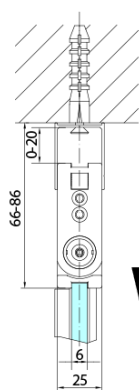

ZOOM BLACK Bi-fold Shower Door 800 mm, clear glass, left

Order code: ZL4815BL

Basic information

Brand: Polysan
Series: ZOOM BLACK

Size

Width: 800 mm
Height: 2000 mm

Properties

Profile colour: Black matt
Shape: Combinable door
Type of opening: Folding door
Opening direction: Left
Glass colour: TRANSPARENT glass
Glass finish: Antidrop
Glass thickness: 6 mm
Weight / Piece: 31.0 kg
Packaging: 1 Piece
Warranty: 3 years

ZOOM BLACK Bi-fold Shower Door 800 mm, clear glass, left

Technical sheet

Model	A	B
ZL4715B	685-715	697
ZL4815B	785-815	797
ZL4915B	885-915	897

ZOOM BLACK Bi-fold Shower Door 800 mm, clear glass, left

Model	A	B	Y
ZL4715B	670-690	837	339
ZL4815B	770-790	978	378
ZL4915B	870-890	1119	438

ZL4715BL
ZL4815BL
ZL4915BL

ZL4715BR
ZL4815BR
ZL4915BR

ZOOM BLACK Bi-fold Shower Door 800 mm, clear glass, left

Model L		Model R	A	B	C	Y	Z
ZL4715BL	+	ZL4815BR	670-690	770-790	907	378	339
ZL4715BL	+	ZL4915BR	670-690	870-890	978	438	339
ZL4815BL	+	ZL4915BR	770-790	870-890	1048	438	378
ZL4815BL	+	ZL4715BR	770-790	670-690	907	339	378
ZL4915BL	+	ZL4715BR	870-890	670-690	978	339	438
ZL4915BL	+	ZL4815BR	870-890	770-790	1048	378	438