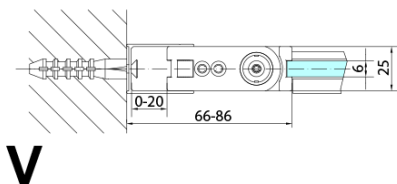

ZOOM BLACK Bi-fold Shower Door 800 mm, clear glass, left

Order code: ZL4815BL

Basic information

Brand: Polysan
Series: ZOOM BLACK

Size

Width: 800 mm
Height: 2000 mm

Properties

Profile colour: Black matt
Shape: Combinable door
Type of opening: Folding door
Opening direction: Left
Glass colour: TRANSPARENT glass
Glass finish: Antidrop
Glass thickness: 6 mm
Weight / Piece: 31.0 kg
Packaging: 1 Piece
Warranty: 3 years

ZOOM BLACK Bi-fold Shower Door 800 mm, clear glass, left

Technical sheet

Model	A	B
ZL4715B	685-715	697
ZL4815B	785-815	797
ZL4915B	885-915	897

ZOOM BLACK Bi-fold Shower Door 800 mm, clear glass, left

Model	A	B	Y
ZL4715B	670-690	837	339
ZL4815B	770-790	978	378
ZL4915B	870-890	1119	438

ZL4715BL
ZL4815BL
ZL4915BL

ZL4715BR
ZL4815BR
ZL4915BR

ZOOM BLACK Bi-fold Shower Door 800 mm, clear glass, left

Model L		Model R	A	B	C	Y	Z
ZL4715BL	+	ZL4815BR	670-690	770-790	907	378	339
ZL4715BL	+	ZL4915BR	670-690	870-890	978	438	339
ZL4815BL	+	ZL4915BR	770-790	870-890	1048	438	378
ZL4815BL	+	ZL4715BR	770-790	670-690	907	339	378
ZL4915BL	+	ZL4715BR	870-890	670-690	978	339	438
ZL4915BL	+	ZL4815BR	870-890	770-790	1048	378	438