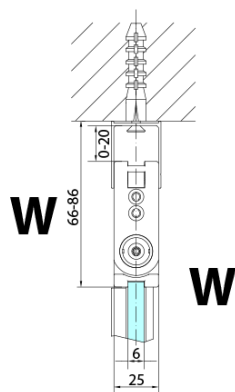

ZOOM BLACK Bi-fold Shower Door 800 mm, clear glass, left

Order code: ZL4815BL

Basic information

Brand: Polysan
Series: ZOOM BLACK

Size

Width: 800 mm
Height: 2000 mm

Properties

Profile colour: Black matt
Shape: Combinable door
Type of opening: Folding door
Opening direction: Left
Glass colour: TRANSPARENT glass
Glass finish: Antidrop
Glass thickness: 6 mm
Weight / Piece: 31.0 kg
Packaging: 1 Piece
Warranty: 3 years

ZOOM BLACK Bi-fold Shower Door 800 mm, clear glass, left

Technical sheet

Model	A	B
ZL4715B	685-715	697
ZL4815B	785-815	797
ZL4915B	885-915	897

ZOOM BLACK Bi-fold Shower Door 800 mm, clear glass, left

Model	A	B	Y
ZL4715B	670-690	837	339
ZL4815B	770-790	978	378
ZL4915B	870-890	1119	438

ZL4715BL
ZL4815BL
ZL4915BL

ZL4715BR
ZL4815BR
ZL4915BR

ZOOM BLACK Bi-fold Shower Door 800 mm, clear glass, left

Model L		Model R	A	B	C	Y	Z
ZL4715BL	+	ZL4815BR	670-690	770-790	907	378	339
ZL4715BL	+	ZL4915BR	670-690	870-890	978	438	339
ZL4815BL	+	ZL4915BR	770-790	870-890	1048	438	378
ZL4815BL	+	ZL4715BR	770-790	670-690	907	339	378
ZL4915BL	+	ZL4715BR	870-890	670-690	978	339	438
ZL4915BL	+	ZL4815BR	870-890	770-790	1048	378	438