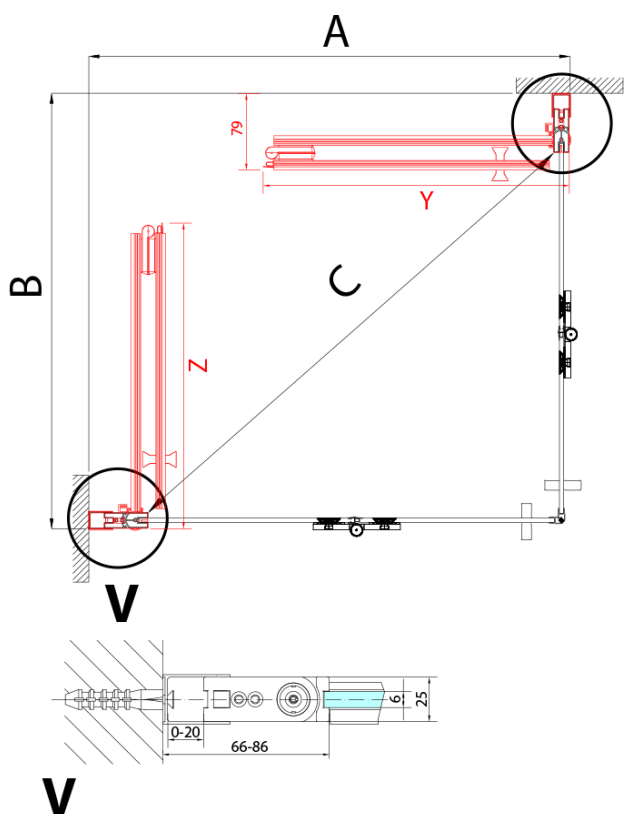

ZOOM BLACK Bi-fold Shower Door 800 mm, clear glass, left

Order code: ZL4815BL

Basic information

Brand: Polysan
Series: ZOOM BLACK

Size

Width: 800 mm
Height: 2000 mm

Properties

Profile colour: Black matt
Shape: Combinable door
Type of opening: Folding door
Opening direction: Left
Glass colour: TRANSPARENT glass
Glass finish: Antidrop
Glass thickness: 6 mm
Weight / Piece: 31.0 kg
Packaging: 1 Piece
Warranty: 3 years

ZOOM BLACK Bi-fold Shower Door 800 mm, clear glass, left

Technical sheet

Model	A	B
ZL4715B	685-715	697
ZL4815B	785-815	797
ZL4915B	885-915	897

ZOOM BLACK Bi-fold Shower Door 800 mm, clear glass, left

Model	A	B	Y
ZL4715B	670-690	837	339
ZL4815B	770-790	978	378
ZL4915B	870-890	1119	438

ZL4715BL
ZL4815BL
ZL4915BL

ZL4715BR
ZL4815BR
ZL4915BR

ZOOM BLACK Bi-fold Shower Door 800 mm, clear glass, left

Model L		Model R	A	B	C	Y	Z
ZL4715BL	+	ZL4815BR	670-690	770-790	907	378	339
ZL4715BL	+	ZL4915BR	670-690	870-890	978	438	339
ZL4815BL	+	ZL4915BR	770-790	870-890	1048	438	378
ZL4815BL	+	ZL4715BR	770-790	670-690	907	339	378
ZL4915BL	+	ZL4715BR	870-890	670-690	978	339	438
ZL4915BL	+	ZL4815BR	870-890	770-790	1048	378	438