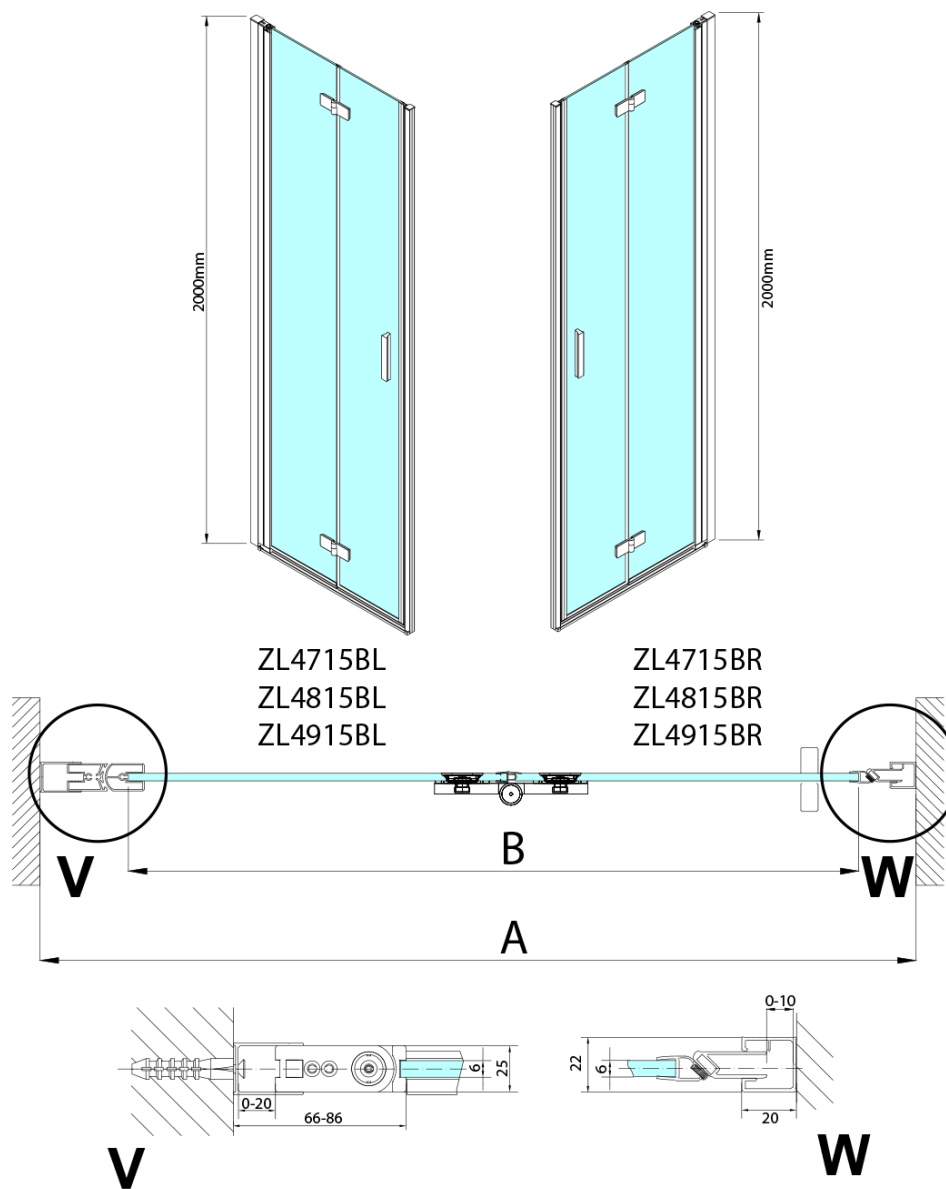

ZOOM BLACK Bi-fold Shower Door 800 mm, clear glass, left

Order code: ZL4815BL

Basic information

Brand: Polysan
Series: ZOOM BLACK

Size

Width: 800 mm
Height: 2000 mm

Properties

Profile colour: Black matt
Shape: Combinable door
Type of opening: Folding door
Opening direction: Left
Glass colour: TRANSPARENT glass
Glass finish: Antidrop
Glass thickness: 6 mm
Weight / Piece: 31.0 kg
Packaging: 1 Piece
Warranty: 3 years

ZOOM BLACK Bi-fold Shower Door 800 mm, clear glass, left

Technical sheet

Model	A	B
ZL4715B	685-715	697
ZL4815B	785-815	797
ZL4915B	885-915	897

ZOOM BLACK Bi-fold Shower Door 800 mm, clear glass, left

Model	A	B	Y
ZL4715B	670-690	837	339
ZL4815B	770-790	978	378
ZL4915B	870-890	1119	438

ZL4715BL
ZL4815BL
ZL4915BL

ZL4715BR
ZL4815BR
ZL4915BR

ZOOM BLACK Bi-fold Shower Door 800 mm, clear glass, left

Model L		Model R	A	B	C	Y	Z
ZL4715BL	+	ZL4815BR	670-690	770-790	907	378	339
ZL4715BL	+	ZL4915BR	670-690	870-890	978	438	339
ZL4815BL	+	ZL4915BR	770-790	870-890	1048	438	378
ZL4815BL	+	ZL4715BR	770-790	670-690	907	339	378
ZL4915BL	+	ZL4715BR	870-890	670-690	978	339	438
ZL4915BL	+	ZL4815BR	870-890	770-790	1048	378	438