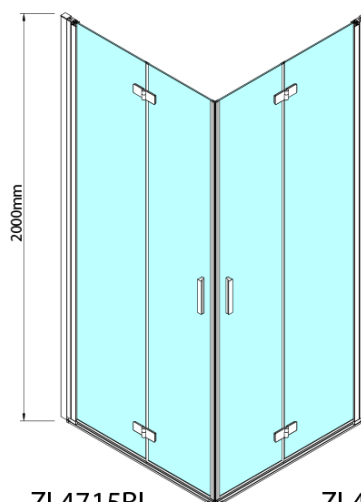

ZOOM BLACK Bi-fold Shower Door 800 mm, clear glass, left

Order code: ZL4815BL

Basic information

Brand: Polysan
Series: ZOOM BLACK

Size

Width: 800 mm
Height: 2000 mm

Properties

Profile colour: Black matt
Shape: Combinable door
Type of opening: Folding door
Opening direction: Left
Glass colour: TRANSPARENT glass
Glass finish: Antidrop
Glass thickness: 6 mm
Weight / Piece: 31.0 kg
Packaging: 1 Piece
Warranty: 3 years

ZOOM BLACK Bi-fold Shower Door 800 mm, clear glass, left

Technical sheet

Model	A	B
ZL4715B	685-715	697
ZL4815B	785-815	797
ZL4915B	885-915	897

ZOOM BLACK Bi-fold Shower Door 800 mm, clear glass, left

Model	A	B	Y
ZL4715B	670-690	837	339
ZL4815B	770-790	978	378
ZL4915B	870-890	1119	438

ZL4715BL
ZL4815BL
ZL4915BL

ZL4715BR
ZL4815BR
ZL4915BR

ZOOM BLACK Bi-fold Shower Door 800 mm, clear glass, left

Model L		Model R	A	B	C	Y	Z
ZL4715BL	+	ZL4815BR	670-690	770-790	907	378	339
ZL4715BL	+	ZL4915BR	670-690	870-890	978	438	339
ZL4815BL	+	ZL4915BR	770-790	870-890	1048	438	378
ZL4815BL	+	ZL4715BR	770-790	670-690	907	339	378
ZL4915BL	+	ZL4715BR	870-890	670-690	978	339	438
ZL4915BL	+	ZL4815BR	870-890	770-790	1048	378	438