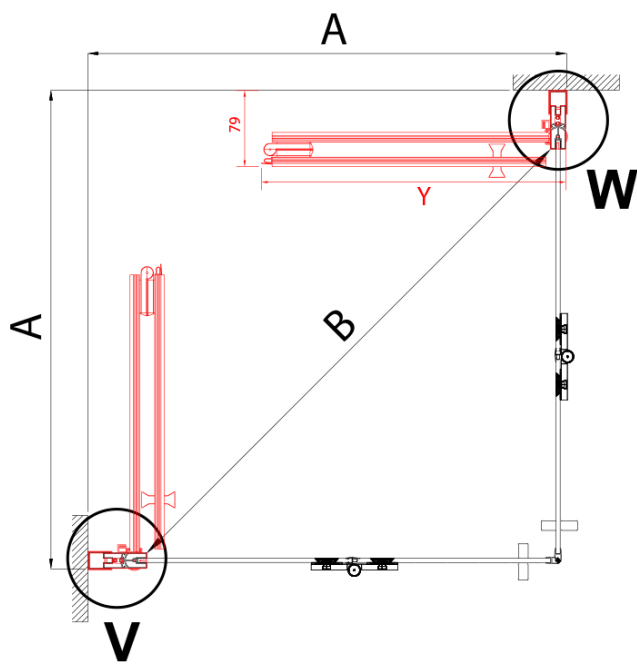

ZOOM BLACK Bi-fold Shower Door 800 mm, clear glass, left

Order code: ZL4815BL

Basic information

Brand: Polysan
Series: ZOOM BLACK

Size

Width: 800 mm
Height: 2000 mm

Properties

Profile colour: Black matt
Shape: Combinable door
Type of opening: Folding door
Opening direction: Left
Glass colour: TRANSPARENT glass
Glass finish: Antidrop
Glass thickness: 6 mm
Weight / Piece: 31.0 kg
Packaging: 1 Piece
Warranty: 3 years

ZOOM BLACK Bi-fold Shower Door 800 mm, clear glass, left

Technical sheet

Model	A	B
ZL4715B	685-715	697
ZL4815B	785-815	797
ZL4915B	885-915	897

ZOOM BLACK Bi-fold Shower Door 800 mm, clear glass, left

Model	A	B	Y
ZL4715B	670-690	837	339
ZL4815B	770-790	978	378
ZL4915B	870-890	1119	438

ZL4715BL
ZL4815BL
ZL4915BL

ZL4715BR
ZL4815BR
ZL4915BR

ZOOM BLACK Bi-fold Shower Door 800 mm, clear glass, left

Model L		Model R	A	B	C	Y	Z
ZL4715BL	+	ZL4815BR	670-690	770-790	907	378	339
ZL4715BL	+	ZL4915BR	670-690	870-890	978	438	339
ZL4815BL	+	ZL4915BR	770-790	870-890	1048	438	378
ZL4815BL	+	ZL4715BR	770-790	670-690	907	339	378
ZL4915BL	+	ZL4715BR	870-890	670-690	978	339	438
ZL4915BL	+	ZL4815BR	870-890	770-790	1048	378	438