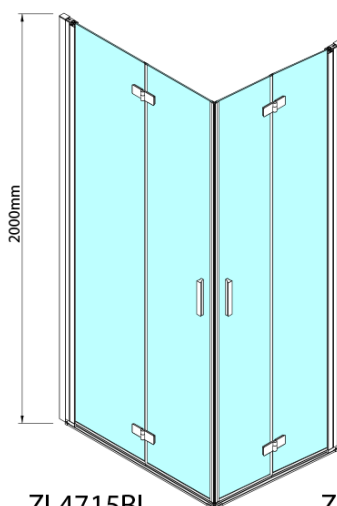

ZOOM BLACK Bi-fold Shower Door 800 mm, clear glass, left

Order code: ZL4815BL

Basic information

Brand: Polysan
Series: ZOOM BLACK

Size

Width: 800 mm
Height: 2000 mm

Properties

Profile colour: Black matt
Shape: Combinable door
Type of opening: Folding door
Opening direction: Left
Glass colour: TRANSPARENT glass
Glass finish: Antidrop
Glass thickness: 6 mm
Weight / Piece: 31.0 kg
Packaging: 1 Piece
Warranty: 3 years

ZOOM BLACK Bi-fold Shower Door 800 mm, clear glass, left

Technical sheet

Model	A	B
ZL4715B	685-715	697
ZL4815B	785-815	797
ZL4915B	885-915	897

ZOOM BLACK Bi-fold Shower Door 800 mm, clear glass, left

Model	A	B	Y
ZL4715B	670-690	837	339
ZL4815B	770-790	978	378
ZL4915B	870-890	1119	438

ZL4715BL
ZL4815BL
ZL4915BL

ZL4715BR
ZL4815BR
ZL4915BR

ZOOM BLACK Bi-fold Shower Door 800 mm, clear glass, left

Model L		Model R	A	B	C	Y	Z
ZL4715BL	+	ZL4815BR	670-690	770-790	907	378	339
ZL4715BL	+	ZL4915BR	670-690	870-890	978	438	339
ZL4815BL	+	ZL4915BR	770-790	870-890	1048	438	378
ZL4815BL	+	ZL4715BR	770-790	670-690	907	339	378
ZL4915BL	+	ZL4715BR	870-890	670-690	978	339	438
ZL4915BL	+	ZL4815BR	870-890	770-790	1048	378	438