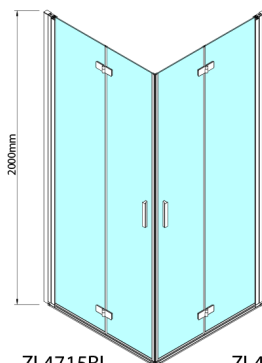

ZOOM BLACK Bi-fold Shower Door 700 mm, clear glass, right

Order code: ZL4715BR

Size

Width: 700 mm
Height: 2000 mm

Properties

Warranty: 3 years

Technical sheet

ZL4715BL
ZL4815BL
ZL4915BL

ZL4715BR
ZL4815BR
ZL4915BR

Model	A	B
ZL4715B	685-715	697
ZL4815B	785-815	797
ZL4915B	885-915	897

ZOOM BLACK Bi-fold Shower Door 700 mm, clear glass, right

Model	A	B	Y
ZL4715B	670-690	837	339
ZL4815B	770-790	978	378
ZL4915B	870-890	1119	438

W

ZL4715BL
ZL4815BL
ZL4915BL

ZL4715BR
ZL4815BR
ZL4915BR

ZOOM BLACK Bi-fold Shower Door 700 mm, clear glass, right

Model L		Model R	A	B	C	Y	Z
ZL4715BL	+	ZL4815BR	670-690	770-790	907	378	339
ZL4715BL	+	ZL4915BR	670-690	870-890	978	438	339
ZL4815BL	+	ZL4915BR	770-790	870-890	1048	438	378
ZL4815BL	+	ZL4715BR	770-790	670-690	907	339	378
ZL4915BL	+	ZL4715BR	870-890	670-690	978	339	438
ZL4915BL	+	ZL4815BR	870-890	770-790	1048	378	438