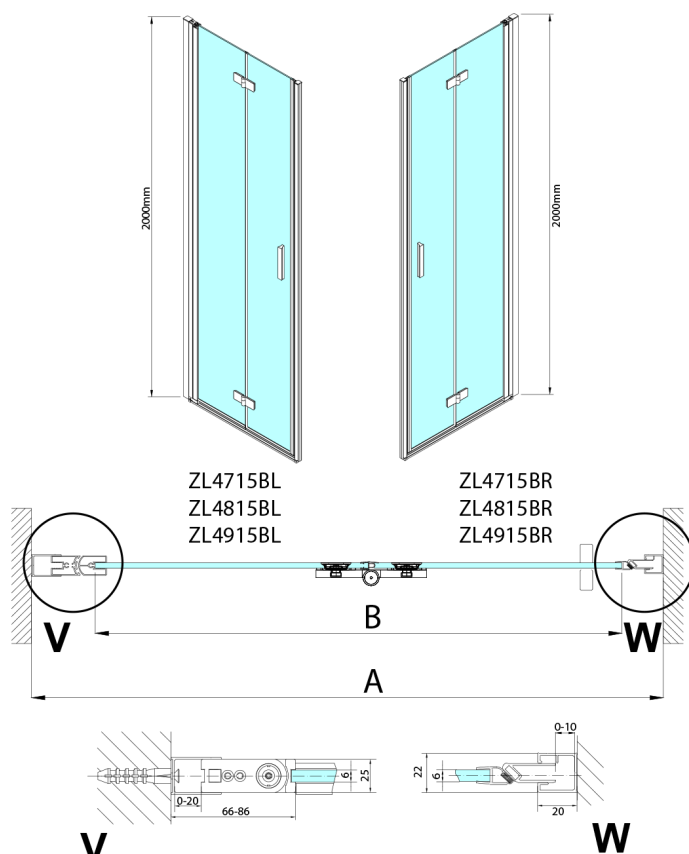

ZOOM BLACK Bi-fold Shower Door 700 mm, clear glass, right

Order code: ZL4715BR

Size

Width: 700 mm
Height: 2000 mm

Properties

Warranty: 3 years

Technical sheet

ZL4715BL
ZL4815BL
ZL4915BL

ZL4715BR
ZL4815BR
ZL4915BR

Model	A	B
ZL4715B	685-715	697
ZL4815B	785-815	797
ZL4915B	885-915	897

ZOOM BLACK Bi-fold Shower Door 700 mm, clear glass, right

Model	A	B	Y
ZL4715B	670-690	837	339
ZL4815B	770-790	978	378
ZL4915B	870-890	1119	438

W

ZL4715BL
ZL4815BL
ZL4915BL

ZL4715BR
ZL4815BR
ZL4915BR

ZOOM BLACK Bi-fold Shower Door 700 mm, clear glass, right

Model L		Model R	A	B	C	Y	Z
ZL4715BL	+	ZL4815BR	670-690	770-790	907	378	339
ZL4715BL	+	ZL4915BR	670-690	870-890	978	438	339
ZL4815BL	+	ZL4915BR	770-790	870-890	1048	438	378
ZL4815BL	+	ZL4715BR	770-790	670-690	907	339	378
ZL4915BL	+	ZL4715BR	870-890	670-690	978	339	438
ZL4915BL	+	ZL4815BR	870-890	770-790	1048	378	438