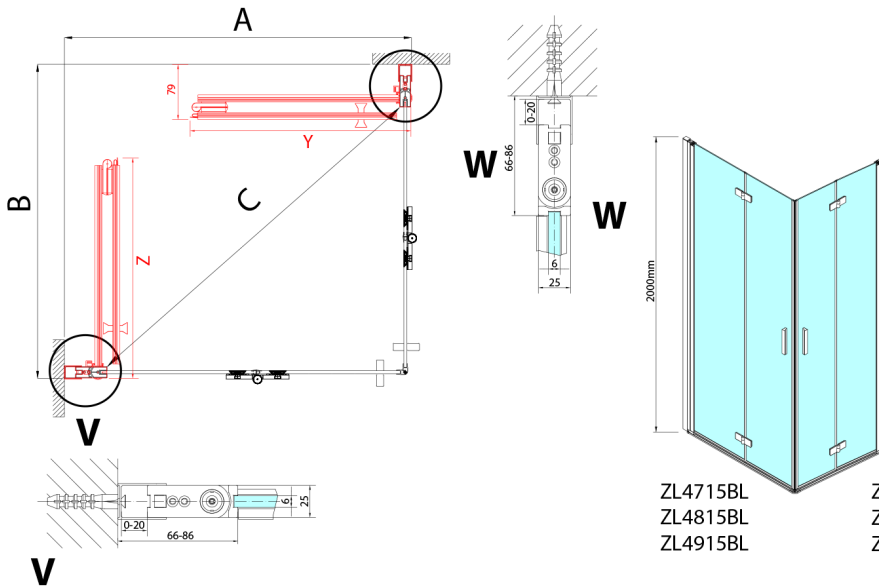

ZOOM BLACK Bi-fold Shower Door 700 mm, clear glass, right

Order code: ZL4715BR

Size

Width: 700 mm
Height: 2000 mm

Properties

Warranty: 3 years

Technical sheet

ZL4715BL
ZL4815BL
ZL4915BL

ZL4715BR
ZL4815BR
ZL4915BR

Model	A	B
ZL4715B	685-715	697
ZL4815B	785-815	797
ZL4915B	885-915	897

ZOOM BLACK Bi-fold Shower Door 700 mm, clear glass, right

Model	A	B	Y
ZL4715B	670-690	837	339
ZL4815B	770-790	978	378
ZL4915B	870-890	1119	438

W

ZL4715BL
ZL4815BL
ZL4915BL

ZL4715BR
ZL4815BR
ZL4915BR

ZOOM BLACK Bi-fold Shower Door 700 mm, clear glass, right

Model L		Model R	A	B	C	Y	Z
ZL4715BL	+	ZL4815BR	670-690	770-790	907	378	339
ZL4715BL	+	ZL4915BR	670-690	870-890	978	438	339
ZL4815BL	+	ZL4915BR	770-790	870-890	1048	438	378
ZL4815BL	+	ZL4715BR	770-790	670-690	907	339	378
ZL4915BL	+	ZL4715BR	870-890	670-690	978	339	438
ZL4915BL	+	ZL4815BR	870-890	770-790	1048	378	438