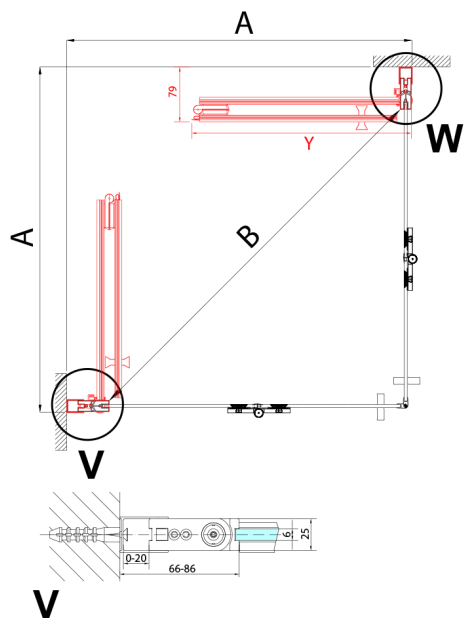

ZOOM BLACK Bi-fold Shower Door 700 mm, clear glass, right

Order code: ZL4715BR

Size

Width: 700 mm
Height: 2000 mm

Properties

Warranty: 3 years

Technical sheet

ZL4715BL
ZL4815BL
ZL4915BL

ZL4715BR
ZL4815BR
ZL4915BR

Model	A	B
ZL4715B	685-715	697
ZL4815B	785-815	797
ZL4915B	885-915	897

ZOOM BLACK Bi-fold Shower Door 700 mm, clear glass, right

Model	A	B	Y
ZL4715B	670-690	837	339
ZL4815B	770-790	978	378
ZL4915B	870-890	1119	438

W

ZL4715BL
ZL4815BL
ZL4915BL

ZL4715BR
ZL4815BR
ZL4915BR

ZOOM BLACK Bi-fold Shower Door 700 mm, clear glass, right

Model L		Model R	A	B	C	Y	Z
ZL4715BL	+	ZL4815BR	670-690	770-790	907	378	339
ZL4715BL	+	ZL4915BR	670-690	870-890	978	438	339
ZL4815BL	+	ZL4915BR	770-790	870-890	1048	438	378
ZL4815BL	+	ZL4715BR	770-790	670-690	907	339	378
ZL4915BL	+	ZL4715BR	870-890	670-690	978	339	438
ZL4915BL	+	ZL4815BR	870-890	770-790	1048	378	438