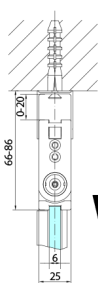

ZOOM BLACK Bi-fold Shower Door 700 mm, clear glass, right

Order code: ZL4715BR

Size

Width: 700 mm
Height: 2000 mm

Properties

Warranty: 3 years

Technical sheet

ZL4715BL
ZL4815BL
ZL4915BL

ZL4715BR
ZL4815BR
ZL4915BR

Model	A	B
ZL4715B	685-715	697
ZL4815B	785-815	797
ZL4915B	885-915	897

ZOOM BLACK Bi-fold Shower Door 700 mm, clear glass, right

Model	A	B	Y
ZL4715B	670-690	837	339
ZL4815B	770-790	978	378
ZL4915B	870-890	1119	438

W

ZL4715BL
ZL4815BL
ZL4915BL

ZL4715BR
ZL4815BR
ZL4915BR

ZOOM BLACK Bi-fold Shower Door 700 mm, clear glass, right

Model L		Model R	A	B	C	Y	Z
ZL4715BL	+	ZL4815BR	670-690	770-790	907	378	339
ZL4715BL	+	ZL4915BR	670-690	870-890	978	438	339
ZL4815BL	+	ZL4915BR	770-790	870-890	1048	438	378
ZL4815BL	+	ZL4715BR	770-790	670-690	907	339	378
ZL4915BL	+	ZL4715BR	870-890	670-690	978	339	438
ZL4915BL	+	ZL4815BR	870-890	770-790	1048	378	438