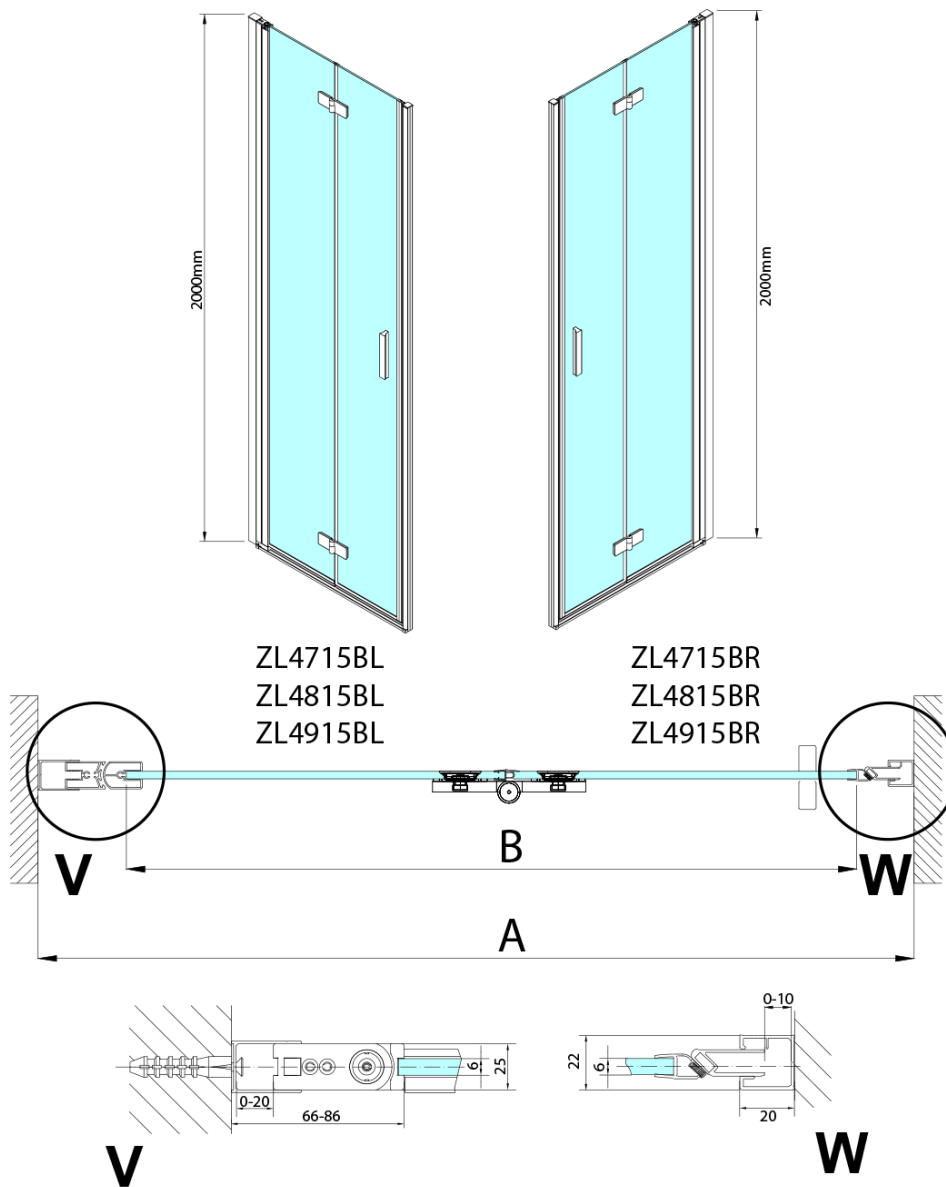

## ZOOM BLACK Bi-fold Shower Door 700 mm, clear glass, left

**Order code:** ZL4715BL

### Size

**Width:** 700 mm  
**Height:** 2000 mm

### Properties

**Profile colour:** Black matt  
**Shape:** Combinable door  
**Type of opening:** Folding door  
**Opening direction:** Left  
**Glass colour:** TRANSPARENT glass  
**Glass finish:** Antidrop  
**Glass thickness:** 6 mm  
**Weight / Piece:** 31.0 kg  
**Packaging:** 1 Piece  
**Warranty:** 3 years

ZOOM BLACK Bi-fold Shower Door 700 mm, clear glass, left

Technical sheet

ZL4715BL  
ZL4815BL  
ZL4915BL

ZL4715BR  
ZL4815BR  
ZL4915BR

Model	A	B
ZL4715B	685-715	697
ZL4815B	785-815	797
ZL4915B	885-915	897