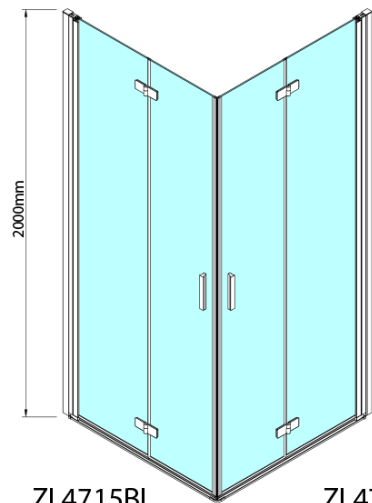

### Size

**Width:** 700 mm  
**Height:** 2000 mm

### Properties

**Profile colour:** Black matt  
**Shape:** Combinable door  
**Type of opening:** Folding door  
**Opening direction:** Left  
**Glass colour:** TRANSPARENT glass  
**Glass finish:** Antidrop  
**Glass thickness:** 6 mm  
**Weight / Piece:** 31.0 kg  
**Packaging:** 1 Piece  
**Warranty:** 3 years

ZOOM BLACK Bi-fold Shower Door 700 mm, clear glass, left

Technical sheet

ZL4715BL  
ZL4815BL  
ZL4915BL

ZL4715BR  
ZL4815BR  
ZL4915BR

Model	A	B
ZL4715B	685-715	697
ZL4815B	785-815	797
ZL4915B	885-915	897

ZOOM BLACK Bi-fold Shower Door 700 mm, clear glass, left

Model	A	B	Y
ZL4715B	670-690	837	339
ZL4815B	770-790	978	378
ZL4915B	870-890	1119	438

ZL4715BL  
ZL4815BL  
ZL4915BL

ZL4715BR  
ZL4815BR  
ZL4915BR