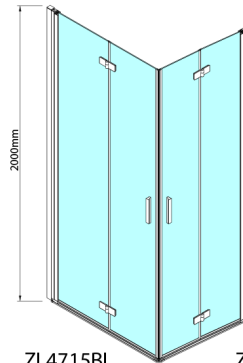

ZL4715BL
ZL4815BL
ZL4915BL

ZL4715BR
ZL4815BR
ZL4915BR