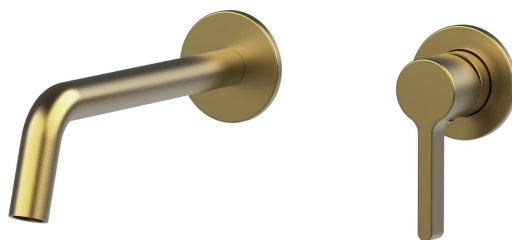

ICONIC concealed 2 hole washbasin mixer tap, gold matt

Order code: AF008GB

Basic information

Brand: Sapho
Series: ICONIC

Size

Depth: 203 mm

Properties

Colour: Gold matt
Material: Brass
Shape: Circular
Installation: Concealed
Type of control: Lever
Cartridge diameter: 25 mm
Weight / Piece: 3.063 kg
Packaging: 1 Piece
Warranty: 6 years

Spare parts

Replacement Cartridge, dia 25mm (Order code: NDSM07)

ICONIC concealed 2 hole washbasin mixer tap, gold matt

Technical sheet