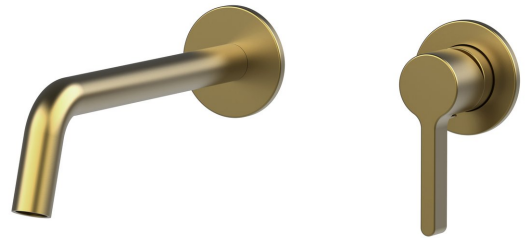

ICONIC concealed 2 hole washbasin mixer tap, gold matt

SAPHO

Order code: AF008GB

Size
Depth: 203 mm

Properties
Colour: Gold matt
Material: Brass
Warranty: 6 years

Technical sheet