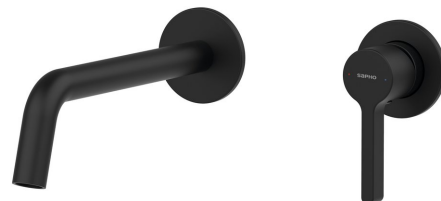

ICONIC concealed 2 hole washbasin mixer tap, black matt

Order code: AF008B

Basic information

Brand: Sapho
Series: ICONIC

Size

Depth: 203 mm

Properties

Colour: Black matt
Material: Brass
Shape: Circular
Installation: Concealed
Type of control: Lever
Cartridge diameter: 25 mm
Weight / Piece: 3.063 kg
Packaging: 1 Piece
Warranty: 6 years

Spare parts

Replacement Cartridge, dia 25mm (Order code: NDSM07)

ICONIC concealed 2 hole washbasin mixer tap, black matt

Technical sheet