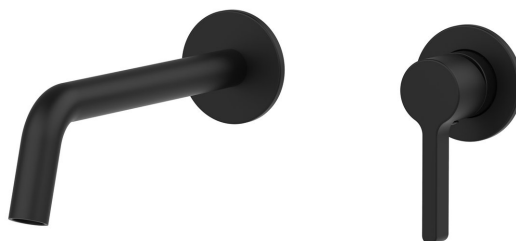

ICONIC concealed 2 hole washbasin mixer tap, black matt

Order code: AF008B

Basic information

Brand: Sapho
Series: ICONIC

Size

Depth: 203 mm

Properties

Colour: Black matt
Material: Brass
Shape: Circular
Installation: Concealed
Type of control: Lever
Cartridge diameter: 25 mm
Weight / Piece: 3.063 kg
Packaging: 1 Piece
Warranty: 6 years

Spare parts

Replacement Cartridge, dia 25mm (Order code: NDSM07)

ICONIC concealed 2 hole washbasin mixer tap, black matt

Technical sheet