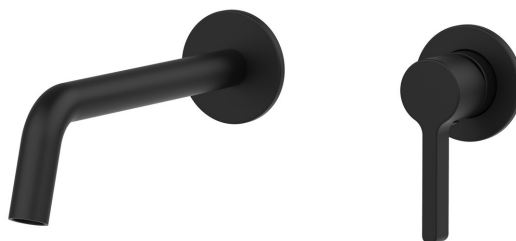

# ICONIC concealed 2 hole washbasin mixer tap, black matt

Order code: AF008B

## Basic information

Brand: Sapho  
Series: ICONIC

## Properties

Colour: Black matt  
Material: Brass  
Shape: Circular  
Installation: Concealed  
Type of control: Lever  
Cartridge diameter: 25 mm  
Weight / Piece: 3.063 kg  
Packaging: 1 Piece  
Warranty: 6 years

# ICONIC concealed 2 hole washbasin mixer tap, black matt