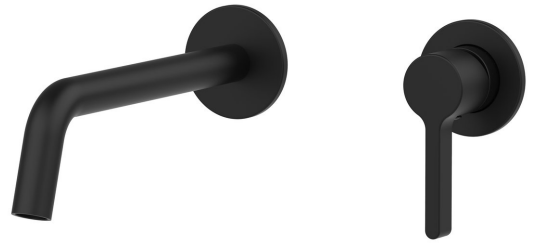

ICONIC concealed 2 hole washbasin mixer tap, black matt

 **SAPHO**

Order code: AF008B

Size
Depth: 203 mm

Properties

Colour: Black matt
Material: Brass
Warranty: 6 years

Technical sheet