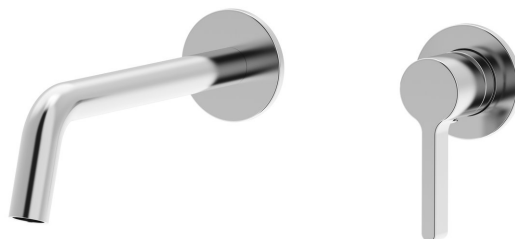

## Basic information

**Brand:** Sapho  
**Series:** ICONIC

## Size

**Depth:** 203 mm

## Properties

**Colour:** Chrome  
**Material:** Brass  
**Shape:** Circular  
**Installation:** Concealed  
**Type of control:** Lever  
**Cartridge diameter:** 25 mm  
**Weight / Piece:** 3.063 kg  
**Packaging:** 1 Piece  
**Warranty:** 6 years

## Spare parts

Aerator inner thread F18x1, chrome (Order code: 3072.500)

Replacement Cartridge, dia 25mm (Order code: NDSM07)

Technical sheet