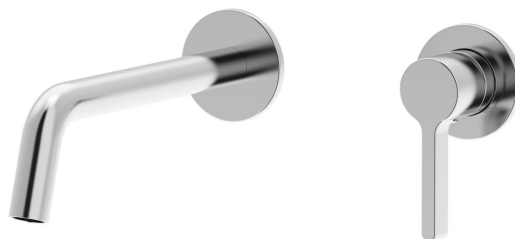

Order code: AF008

Basic information

Brand: Sapho
Series: ICONIC

Size

Depth: 203 mm

Properties

Colour: Chrome
Material: Brass
Shape: Circular
Installation: Concealed
Type of control: Lever
Cartridge diameter: 25 mm
Weight / Piece: 3.063 kg
Packaging: 1 Piece
Warranty: 6 years

Spare parts

Aerator inner thread F18x1, chrome (Order code: 3072.500)

Replacement Cartridge, dia 25mm (Order code: NDSM07)

Technical sheet