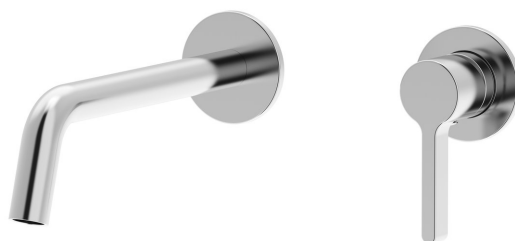

## ICONIC concealed 2 hole washbasin mixer tap, chrome

Order code: AF008

### Basic information

Brand: Sapho  
Series: ICONIC

### Size

Depth: 203 mm

### Properties

Colour: Chrome  
Material: Brass  
Shape: Circular  
Installation: Concealed  
Type of control: Lever  
Cartridge diameter: 25 mm  
Weight / Piece: 3.063 kg  
Packaging: 1 Piece  
Warranty: 6 years